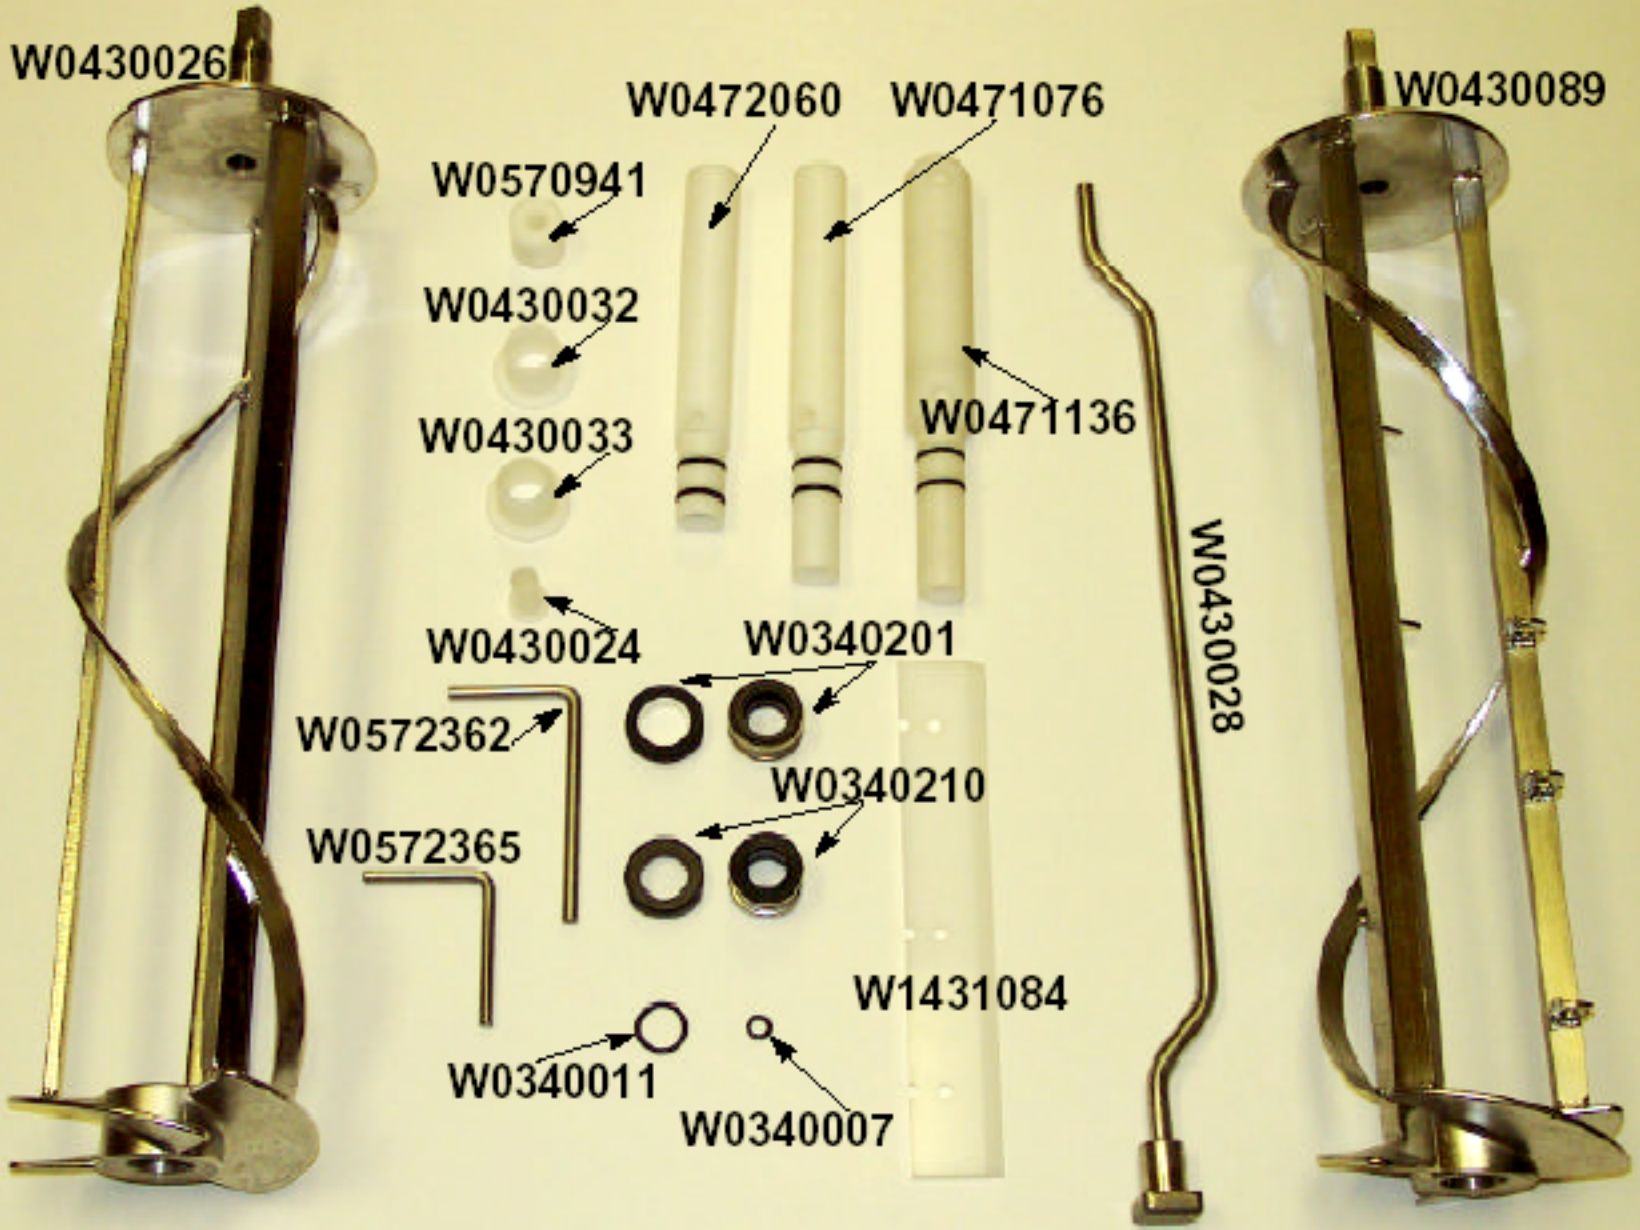

# WILCH FREEZER

Product Contact Components: 5000 Series, 3000 Series, 3721, Remote Condenser Units

Part #	Description
W0340007	Mix low float O-ring (not on 5000 series)
W0340011	Carb tube O-ring
W0340201	Standard shaft seal set
W03420210	Coconut oil shaft seal set
W0430024	Rear stator bearing
W0430026	Standard dasher
W0430028	Stator rod
W0430032	Front stator bearing, standard seal
W0430033	Front stator bearing, Coconut oil seal
W0430089	Scraper blade dasher
W0471076	Standard carb tube assy.
W0471136	Smoothie/Shake carb tube assy.
W0472060	Low overrun carb tube assy.
W0570941	Mix low indicator float (not on 5000 series)
W0572362	Mix low probe (5000 series only)
W0572365	Mix low probe (remote condenser units only)
W1431084	Scraper blade (use with scraper blade dasher)

Available from

**Services Unlimited, Inc./ Parts Guru**

Phone: 215-361-7000; Fax: 215-361-7434; e-mail: [granita@rcn.com](mailto:granita@rcn.com)

Online store: <http://www.shop.partsguru.com>