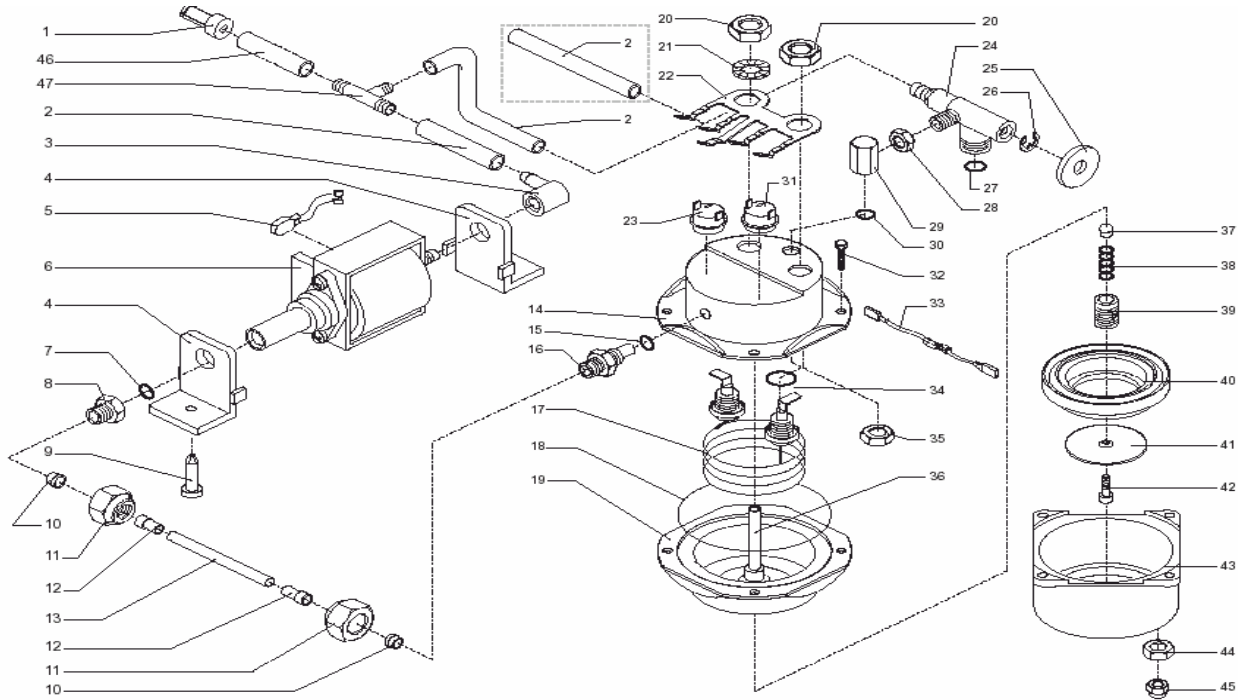

# Aroma Blk

POS	SAECO No.	SIN015 Aroma Blk E71008 Rev.10 Cod 711714009	NOTES	Special Order No.
<b>Yellow = Not Available unless Special Ordered</b>				
1	N/A	FILTRO IN ASPIRAZIONE		
2	1501022	Tube, Silicone, 5x10, L=156		144650100
3	147920150	Fitting, 90o. Pump Inlet		
4	N/A	SUPPORTO POMPA TYP ULKA		149181550
5	N/A	AS.TERMPR.TERMICO 120°C CAV.121/121		289200100
6	289200200	Thermal Breaker, Ulka, Vienna		
7	N/A	POMPA ULKA EAP5/S 120V-60HZ		12000142
7	140321961	O-Ring, Epdm, 2031		
8	11001194	Fitting, Pump, TEA/Brass		
9	N/A	RIVET.PLAST.NER.D1=9,5 X FORO D=5,5		148050150
10	121800420	Ferrule, Brass, L=7		
11	123460120	Nut, Compression, 1/8"		
12	11008877	Insert, TEA/Brass, OD4xID3xL10		
13	0971015	Tube, Teflon, 6.5 Ft. Section		
14	122902121	Boiler Top, Stainless Steel		
15	140320762	O-Ring, Silicone, 108		
16	127960920	Connector, Strait, Boiler		
17	188150351	Heat Element, 120V-900W, Maest		
18	140322962	O-Ring, Silicone, 176, Flange		
19	222890600	Boiler Bottom, Stainless Steel		
20	123452000	Nut, M12 X 1.25, H=4.5Mm		
21	128311204	Washer, A12, Uni 8842, Burnish		
22	126833921	Spring Clip, Thermal Hold Down		
23	189425100	Thermostat, 127D		
24	228455200	Steam Valve Body		
25	N/A	ROSETTA 9X27X2 ZINCATA		128170302
26	120350504	Retaining Ring E, 7434		
27	140321861	O-Ring, Epdm, 2025		
28	123390420	Nut, 1/8", H=4.5		
29	N/A	RACCORD.RUB/CALD.INOX CAD-SAMBA OT/TEA		11001193
30	140323062	O-Ring, Silicone, 2043		
31	189422000	Thermostat, 95o		
32	N/A	TERMOSTATO 98° INT-01L-1547 ORZO CREM		189422500
32	129680802	Screw, M5x20, W/washer		
33	183404462	Thermal Fuse, AWG18, 152°		
34	140322262	Screw, M5x20, W/washer		
35	123390109	Nut, 1/8 GAS H=6 CH=14 Nickelp		
36	129311220	Tube, Boiler, Internal		
37	149450588	Valve, Silicone Ball		
38	126761518	Spring, Outlet Valve		
39	129960820	Bushing, Outlet S/S Boiler Br		