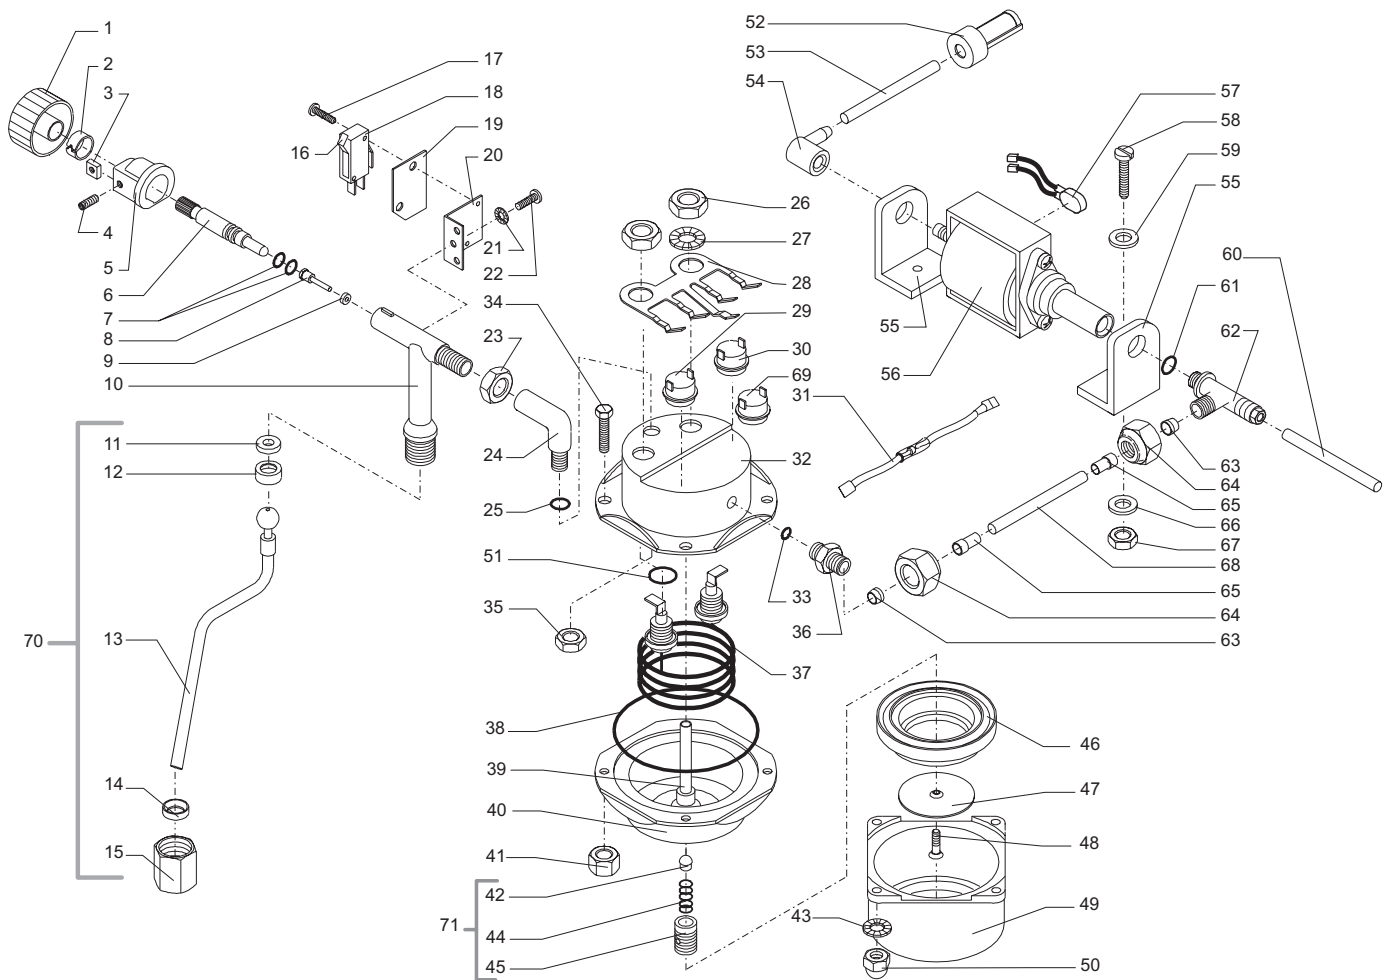

STARBUCKS SIN 006

Cod. 7 1 41