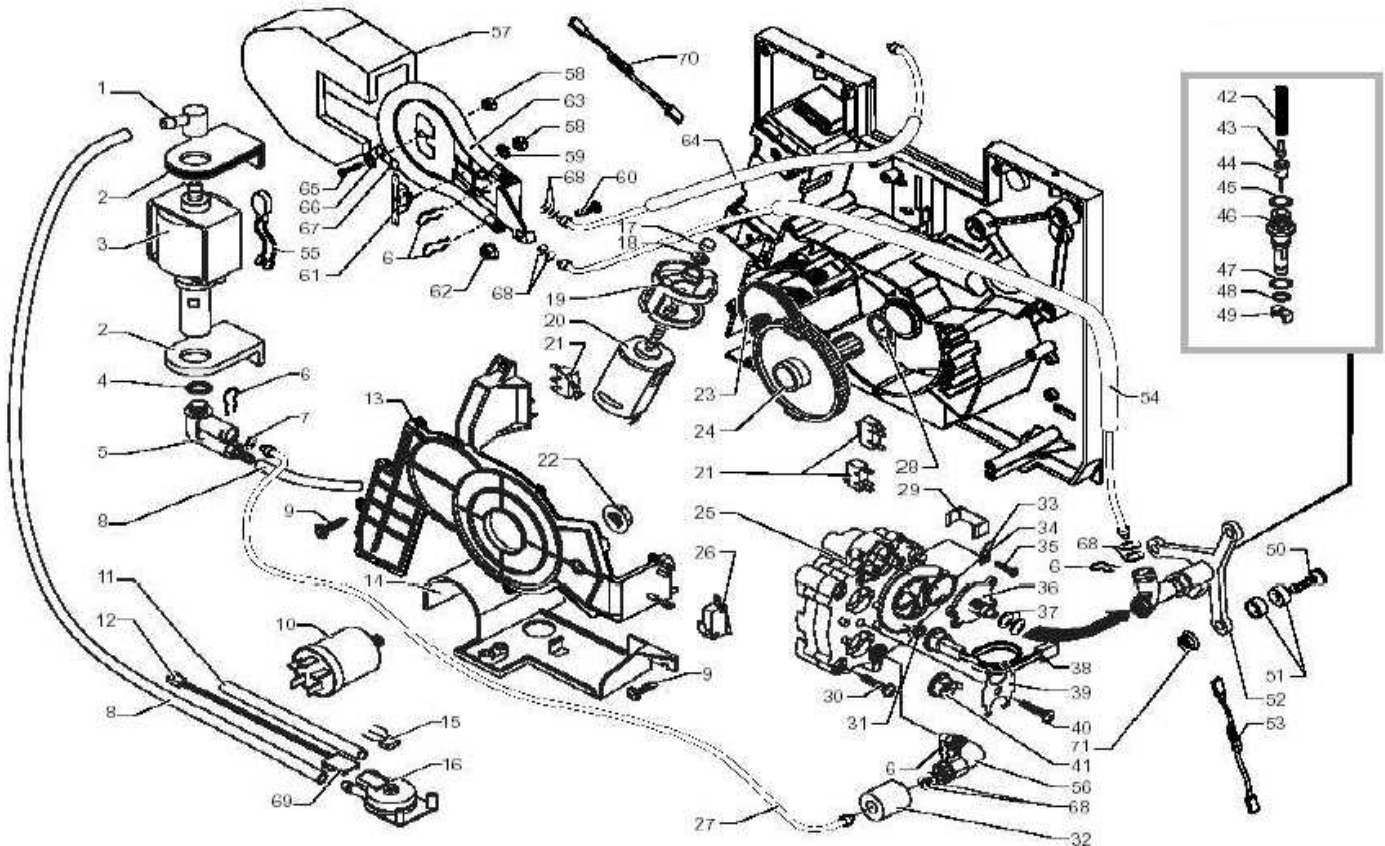

Pos.	Item#	Description	Comments
1	9991084	Fitting, Rubber, 90 Deg, 5P/7P	
2	9991056	Rubber Mount,Ulka Pump	
3	907002600F	Pump Ulka Tank 120 V	120 V
4	NM02020	O-Ring 2031 Epdm	EPDM
5	90001058	Assy Safety Valve To 90O	
6	9011144	Clip, Hairpin, Teflon Tube	
7	NM02028	Or 2015 Epdm 75.5/Kw75F	EPDM FDA
8	9972022	Tubing, Silicone, Da5P	L = 2 metri
9	U143003	Screw, M3.5 x16	
10	184651500	Power Filter, Charisma/Vspresso	
11	9972.166	Special Order	L = 2 metri
12	314815	Flowmeter Connector R Pro	
13	9161.331.920	Special Order	
14	149194800	Special Order	
15	NL02001	Flowmeter Sensor 7/5P, Magic	
16	91600340	Flowmeter Casing Only	
17	9121.046	Special Order	
18	9121.05	Special Order	
19	9121044	Special Order	
20	186851058	Motor,Brew Drive,33V	120V
21	NE05038	Switch, Brew/Dump, Magic	
22	U302007	Nut M8 Power Filter	
23	146000759	Gear 12/90 Brew Drive Motor Vi	
24	9121069	Gear 108, Brew Drive Motor, Ma	
25	9019A1900F	Heat Ex Royal 120V**NOTES	120 V
26	90001059	Microswitch Saia X3M502K2Kam92	
27	227874400	Connector As. Teflon 2x4 120mm	L=120 mm
28	9161.132	Special Order	
29	9011054	Clip For Thermal Fuse	
30	U043029	Screw, M6X40, UNI 7687	
31	9011089	Spacer	
32	90001069	Protection Folk Spring Tb D=4	
33	NE15.026	Special Order	
34	NM01002	O-Ring 2012 Silicone	PTFE/FDA
35	U046003	Bolt, M4 X 12 Thermal Block, Ma	
36	90001063	Brass/Nik.Supp.Boiler W/O.Valv	Nichelato
37	NM01003	O-Ring 2018 Silicone***	Silicone
38	288582055	Temp. Sensor Assy Cafe Charism	120 V
39	9011034	Thermostat Clip Royal Pro	
40	U043019	Screw, M6x30, Zinc Plated	
41	NE09006	Thermostat 170 Deg. Magic Comf	
42	9011132	Spring Boiler Disp Magic Dlx	
43	9011075	Plunger, Boiler Valve, Magic D	
44	9019A01	Needle Valve, Da7P Boiler	
45	NM01008	O-Ring, Orm 0080-20 Silicone	PTFE/FDA
46	9011100	Valve Housing, Boiler, Magic D	
47	NM01064	O-Ring 0090-20, Silicone, Nsf	Silicone
48	NM01066	O-Ring, 0050-20, Silicone, Fda	Silicone