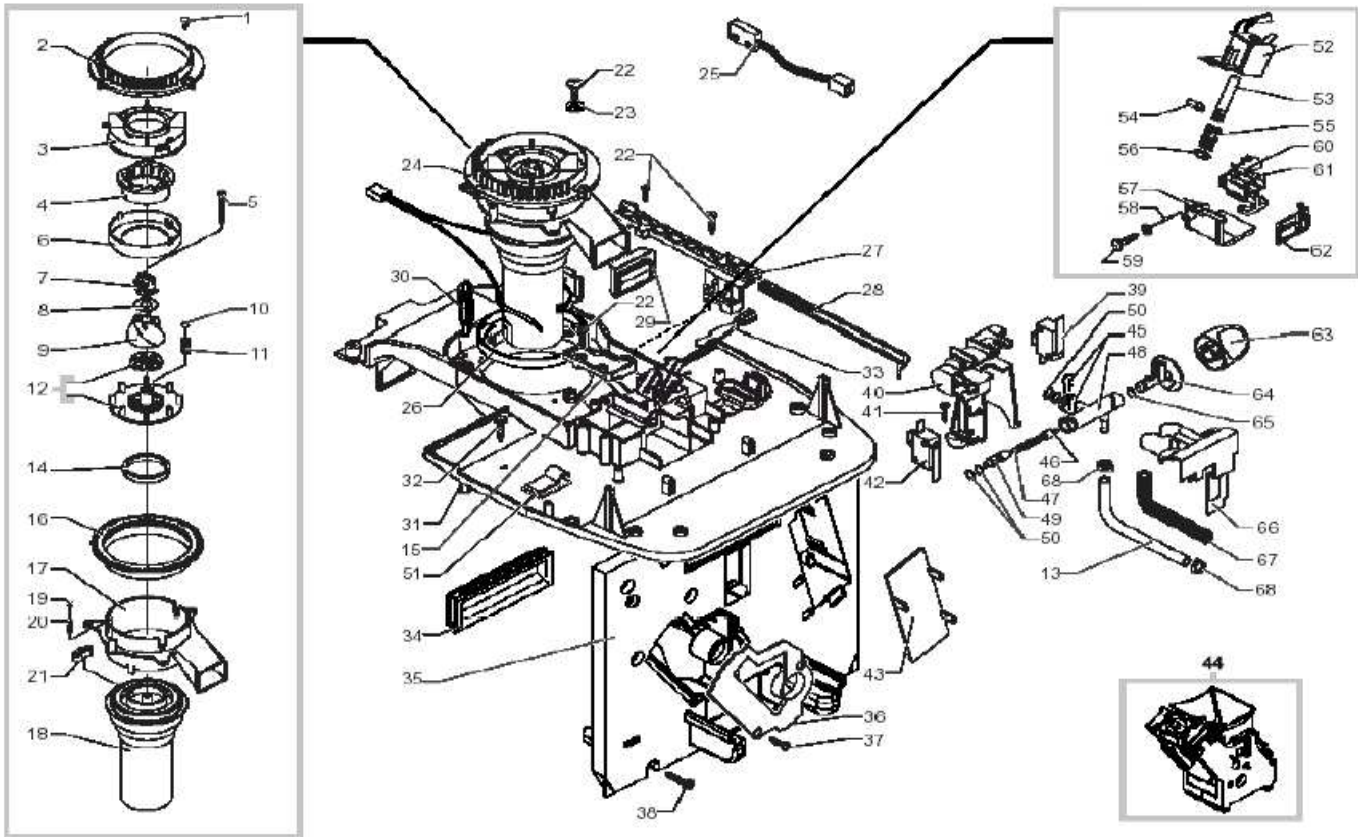

Pos.	Item#	Description	Comments
1	129511803	Screw, M2.9X6.4, Nickle	NIK
2	148650250	Grinder Adj Ring***Veneto Comb	
3	149186150	Upper Grinder Support Magic	
4			Vedi pos. 09
5	129931002	Special Order	ZNG
6	142844550	Cover, Upper Grind, Magic	
7	9141030	Screw, Grinder Feed, Magic	
8	U201002	Washer, Plain, 10X16, Din988	ZNP
9	226477700	Kit Ital Mill Grinder	
10	NM06002	Ball Bearing, SS Grinder	
11	9141032	Spring Pickup Grinder Magic	
12	9141044	Support Lower Grinder Magic	
13	229433200	Tube, Silicone, 3x7 mm	L = 175 mm
14	9141034	O-Ring Felt Grinder Magic	
15	145895400	Special Order	
16	9141017	Outer Ring Grinder	
17	149194200	Special Order	
18	286851155	Grinder Motor Only 120V Vienna	120 V
19	NM06003	Grinder Ring Ball	
20	9141031	Spring Sphere Grinder Magic	
21	9141043	Rubber Grinder Support Magic	
22	U140.009	Special Order	ZNP
23	U207.004	Special Order	ZNP
24	90001071	General Motor Ass.	
25	317.829	Special Order	
26	9141.052	Special Order	
27	147572150	Doser Slide Guide	
28	148740550	Doser Slide Adjuster	
29	145851862	Special Order	
30	90001073	Antivibration For Coffeegrinde	
31	147531400	Special Order	
32	U143003	Screw, M3.5 x16	ZNP
33	9161122150	Lever V.Digital	
34	145895350	Special Order	
35	9161.392.050	Special Order	
36	90001075	Cover, Boiler, Black	
37	U111006	Screw, M3.5x9.5	Inox
38	U109005	Screw, M3.5X16, Profimat	
39	90001076	Microswitch Saia	
40	149194500	Support	
41	129515802	Special Order	ZNP
42	90001076	Microswitch Saia	
43	9161.345.050	Special Order	
44	90001086	Brew Unit Italia	Altri paesi
45	9011144	Clip, Hairpin, Teflon Tube	
46	9019A04	Needle Valve Stmr/Mag Dlx	
47	9011007	Spring, Needle Valve	
48	345078	Steam Valve Housing	

Pos.	Item#	Description	Comments
49	90001078	Cap For Body Tap Nespresso	
50	140328061	O-Ring 2015 Epdm	PTFE/FDA
51	NE17002	Retaining Clip, Tube	
52	283770755	Special Order	120 V
53	9161041	Plunger, Solenoid, Vspresso	
54	9161076150	Hinge Pin,Doser,Grey, Vspresso	
55	9161044	Spring Doser, Profimat & Magic	
56	U701003	Clip 'C' Retainer Vspresso	
57	9161074150	Doser Door Vienna & Magic	
58	9161048	Hinge Spring, Doser Door,Vspre	
59	U140004	Screw, M3.0X12, Vspresso	ZNP
60	NE05017	Microswitch_Doser,Profimat	
61	9161072150	Support, Switch,Doser,Profimat	
62	9161073150	Balance Control,Coffee Throw,P	
63	147717550	Knob, Steam, Caffe Charisma	
64	90001082	Faucet Rod, Italia/Vspresso	
65	140328561	O-Ring, 4.48 X 1.9, Vienna Dig	EPDM
66	90001079	Protection Faucet Body Water/S	
67	90001084	Spring DI=7.5 Fabric Finish Tb	
68	NF11.052	Special Order	

Special Order: Call 1-800-933-7876 to speak with a service rep.