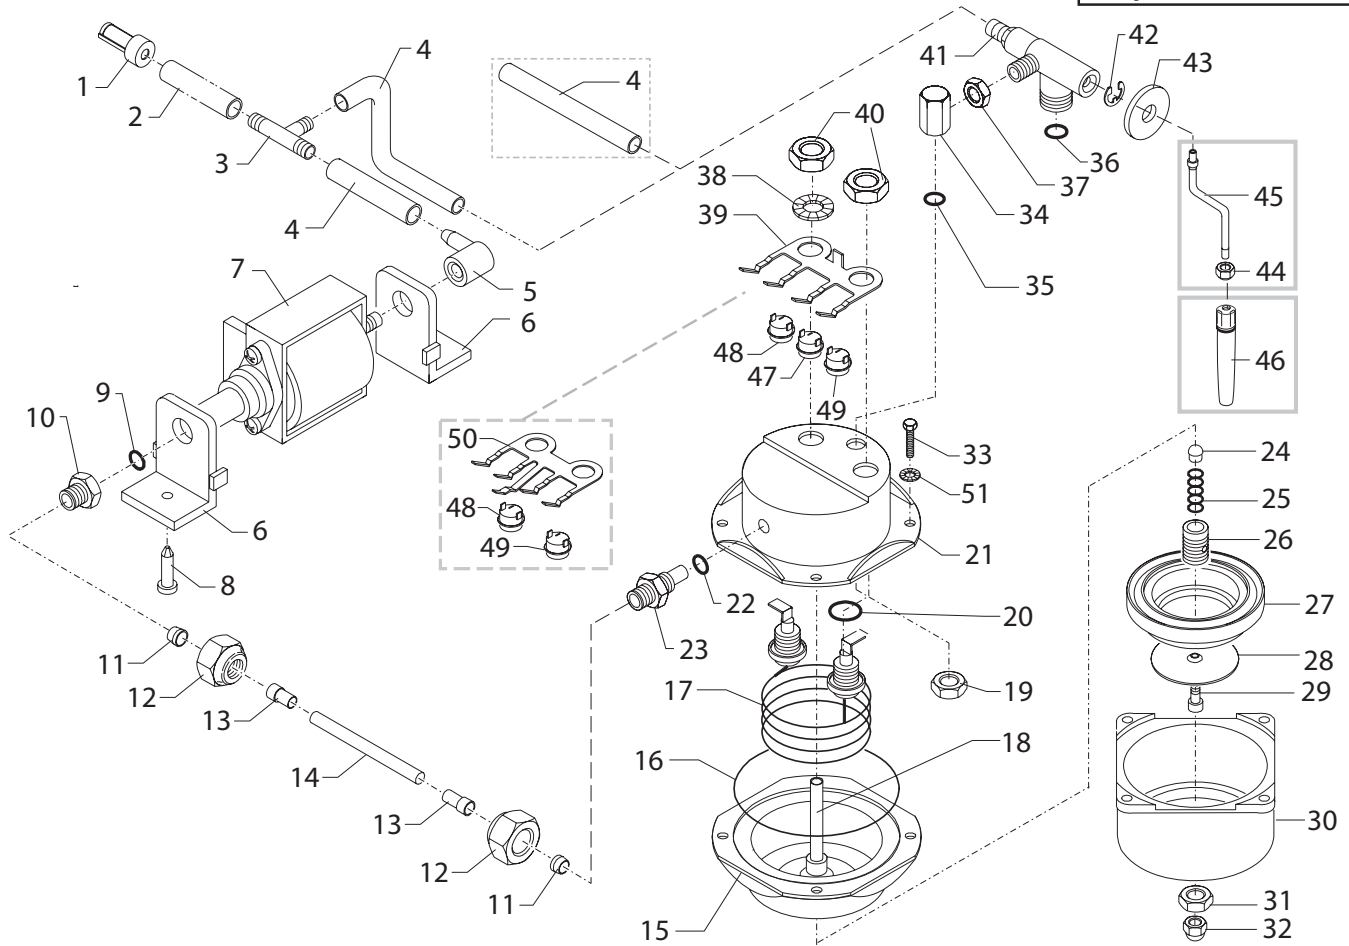

Saeco® SIN 015XN

Cod.10001842-43-93-94

POS	CODE	DESCRIPTION	NOTE	POS	CODE	DESCRIPTION	NOTE
01	144650100	SUCTION FILTER		39	126836321	3 TH .FIX. SPRING EARTH SYMBOL. ST	ONLY 230V
02	149360200	SILICONE TUBE 5X8 70SR IN ROLL		40	123452000	NUT M 12 X1,25 H= 4,5	
03	147920300	TEE CONNECTOR D=8 ART.80.26.047 KA		41	228455200	FA. M10 DREAM SS BOIL. W/O VAPIS W/	
04	JS01.022	SILICONE TUBE 5X10 60 SHORE IN ROLL		42	128170302	WASHER 9X27X2 GALV	
05	147920150	90°CONNECTOR PUMP INLET		43	120350504	SHAFT 8 UNI 7434	
06	149181550	PUMP SUPPORT TYPE ULKA		44	123450408	CHROMED LOCK.NUT STEAM TUBE + BUSH	
07	12000140	ULKA PUMP EP5/S GW	230V-50HZ	45	129373508	CHROMED STEAM TUBE 105° PANNARELLO ASSY.	
	12000142	ULKA PUMP EP5/S	120V-60HZ		229380508	CHROMED STEAM TUBE 100° NOZLE SEB ASSY	
08	148050150	BLACK PLAS. RIVET D1=9,5 X HOLE D=		46	227431350	PANNARELLO ASS.G100 BLACK	
09	140321961	OR 2031 IN TERMOIL		47	189428200	THERMOSTAT 175° 1NT-08L-3794	ONLY 230V
10	11001194	NIKELED STRAIGHT CONNECT.FOR ULKA PUMP		48	189425100	THERMOSTAT 127° 1NT-01L-0499	
11	121800420	OGIVE BUSH 6 (DE=8,4 DI =6,2 L=7		49	189422000	THERMOSTAT 95° 1NT-01L-0036	
12	123460120	BRASS NUT 1/8" GAS FOR TEFLON TUBE D=6		50	126833921	RESSORT THERMOSTATIQUE	ONLY 120V
13	121840120	INNER TUBE BUSH (DE4XD13X10)		51	128310521	WASHER UNI 8842 A5 SS	
14	149400100	TEFLON TUBE 4X6 IN ROLL					
15	222891400	SS.LOWER BOILER CASING + HUB BRASS/NIK					
16	140322962	OR 176 IN SILICONE					
17	188150158	HEAT ELEMENT + NICKEL TERMINAL	230V-900W				
	188150151	HEAT ELEMENT + NICKEL TERMINAL	120V-900W				
18	129310920	NIKELED BRASS INTERNAL TUBE SS BOILER					
19	123390109	NUT 1/8 GAS H=6 CH=14 BRASS/NIKEL					
20	140322262	OR 2050 IN SILICONE					
21	122902121	UPPER BOILER CASING + BRACKETS W/O VAPIS					
22	140320762	OR 108 IN SILICONE					
23	127960903	NIKELED/BRASS STRAIGH.FITT.FOR SS BOILER					
24	149450588	SILICONE VALVE 65SH BOILER SEALING					
25	126761518	SPRING FOR BOILER VALVE					
26	11001196	VIS DE VALVE CHAUDIERE					
27	145841500	FILTERHOLD SEAL					
28	123741421	PERCOLATOR DE =48,8 SS BOILER JACOBS					
29	129854021	TSP SCREW M4X8 UNI 7688 SS					
30	120281000	POLISHED FILTERHOLDER LOCKING RING	ONLY 230V				
	11008073	POLISHED FILTERHOLD.LOCKING RING S.SCR.	ONLY 120V				
31	123160502	NUT M5 HIGH UNI 5587-68 GALVANIZED					
32	123330120	CAP NUT M5 UNI 5721-69 CL5S					
33	129680802	SCREW WITH WASHER TE M5X20 GALVANIZ					
34	11001193	NIKELED CONNECFAUCET /BOIL.SS.CAD-SAMBA					
35	140323062	OR 2043 IN SILICONE					
36	140321861	OR 2025 IN EPDM					
37	123390420	NUT 1/8 GAS H=4.5 CH=13 BRASS					
38	128311204	WASHER UNI 8842 A12 BURN.					