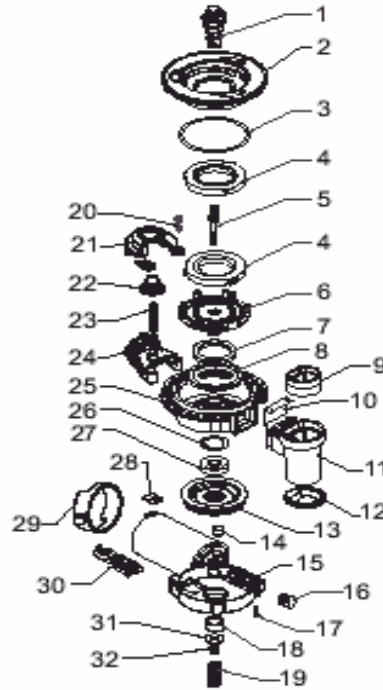

Post Primea Touch Plus

POS	SAECO No.	SUP030ADR PRIMEA TOUCH PLUS POST Esp E74113 Rev.00 Cod.10001874	NOTES	Special Order No.
Yellow = Not Available unless Special Ordered				
1	9141001	Worm Gear, Grinder, 5P/7P		
2	149198250	Support, Upper Grinder		
3	140328960	O-Ring, Metric, Endm. 0530-15		
4	146520100	Grinder Burr, Ceramic, Sirius		
5	127473603	Pin, Steel M4-M6		
6	N/A	LOWER GRINDER SUPPORT COFFEEGRINDER		149198350
7	123030300	Bearing, Axial EKKO 342.35252		
8	140360500	Felt Ring, 45,4x39,4x4		
9	145854360	Seal, Preground Container, Up		
10	129024921	Bracket		
11	222870250	Preground Chute		
12	145854462	Gasket, Dosing Chamber		
13	226000300	Gear, Grinder Motor		
14	N/A	MAGNET FOR TURB. FAN		122100300
15	11004409	Motor, Coffeegrinder/Assy 120V		
16	N/A	CAP FOR WORM SCREW MC/V3 CENTRING		149214800
17	N/A	PANELVIT TCB SCREW 3,5X25 D.7505 ZN		129661702
18	11002873	Bushing Insulator, Grinder Mot.		
19	11000597	Spring, Coffee Grinder Support		
20	80001013	Screw, M3.5x18, Din 7505, Zinc		
21	N/A	UPPER GEAR SUPPORT COFFEEGRINDER P124		11002508
22	N/A	COFFEE GRINDING ADJUSTMENT GEAR P124		11002509
23	N/A	GRINDER REGULATION SPRING P124		11002572
24	N/A	LOWER GEAR SUPPORT COFFEEGRINDER P124		11002613
25	142905450	Outlet, Upper Body		
26	N/A	CRINKLE WASHER 21,8X15,8X0,2		128381800
27	N/A	RADIAL BEARING 61900.2RS1		123030200
28	181540900	Electronic Board, With Sensor		
29	11000194	Support, Grinder Motor, Blk		
30	149199050	Sensor Support, Grinder Motor		
31	N/A	GALVAN FLAT WASH, DI=4,3 DF=14 SP=1,5		128381902
32	123453102	Nut, Self-Lock, M4 Din 982		
	11004442	Grinder Motor, Assy