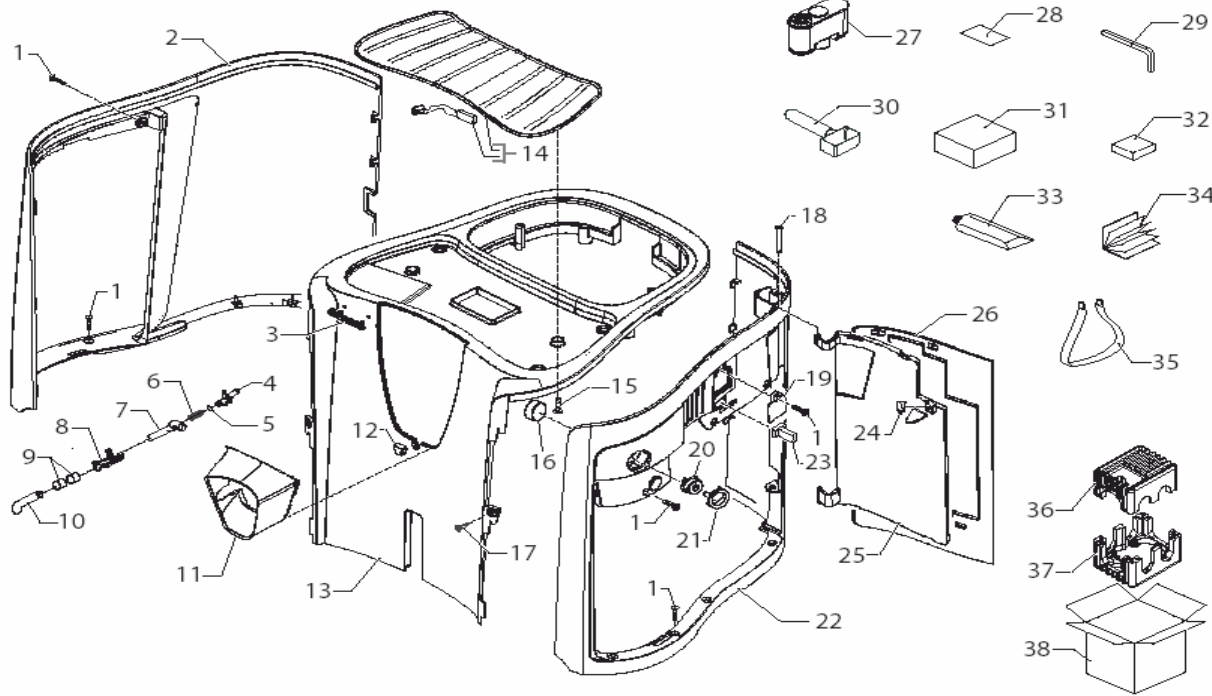

Post Primea Touch Plus

POS	SAECO No.	SUP030ADR PRIMEA TOUCH PLUS POST Esp E74113 Rev.00 Cod.10001874	NOTES	Special Order No.
Yellow = Not Available unless Special Ordered				
1	129914102	Screw K, 35x12 Win1423 Galv.		
2	11005437	Panel, L Side, Graphite, V2 P124		
3	N/A	PLATE WITH LOGO SAECO P124 DIAMOND		11002297
4	11000294	Tube Connector, Hot Water, Blk		
5	12000414	O-Ring, Metric, EPDM 0030-15		
6	11000759	Spring, Hot Water, Tube, P124		
7	11000293	Tube, Hot Water, Dispenser, Blk		
8	11002275	Support Tube, Hot Water, Silver		
	11002277	Support, Hot Water, Tube, Graphite		
9	11000596	Handle, Blk, Hot Water		
10	11000593	Tube Cover, Hot Water		
11	11002266	Cover Display, Support, Silver		
12	N/A	GLASS FOR CUPS LED P124		
13	11003178	CASING, FRONT UPPER SILVER		11000580
14	11004495	Cupwarmer, Silver		
15	129573402	Screw, M4x10, Din 7985		
16	11003076	Manet D=12 P124		
17	N/A	PANEL VIT TCB 3,5X16 DIN 7505 B GAL		U140_014
18	N/A	PIN FOR DOOR HINGE P124		11000581
19	11002265	Cover Port Serial, Graphite		
20	N/A	GLOSS/CHROM.GEN.SWITCH BUTTON V2 P124		11006668
21	11002290	Switch, Button Ring, Graphite		
22	11002260	GRAPHITE RIGHT SIDE CASING P124		
	11005688	Panel, R Side, Graphite, P124		
23	149254400	DOOR LATCH		
24	145898750	LATCH, FRONT PANEL		
25	11000283	Door, Lateral, Black		
26	11002246	Lateral Cover, Door		
27	223070200	Filter, Aqua Prima		220071700
28	N/A	WATER HARDNESS TEST		301.961
29	NV99_055	Allen Keys 5		
30	146680850	Scoop, Pretround, Charisma		
31	N/A	SAECO TASTE BOX P124		13000201
32	11005082	Cleaning Powder/Tablet		
33	N/A	SILICONE GREASE CONFECTIONS		1501.098
34	15001002	Manual V3 P124/A		
35	N/A	BAND FOR LIFTING L=1550 H=400 MM		13000083
36	N/A	UPPER PS-E INSERT FOR BOX P124		13000081
37	N/A	LOWER PS-E INSERT FOR BOX P124		13000082
38	13000200	Box, Primea Touch Plus