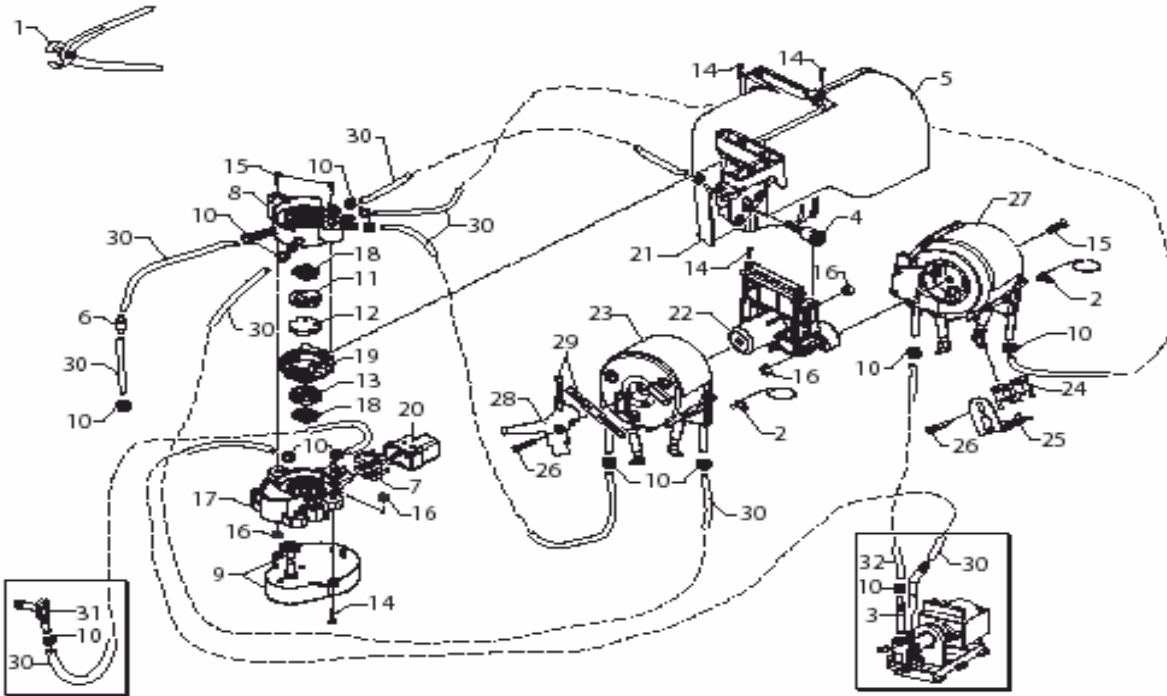

Post Primea Touch Plus

POS	SAECO No.	SUP030ADR PRIMEA TOUCH PLUS POST Esp E74113 Rev.00 Cod.10001874	NOTES	Special Order No.
Yellow = Not Available unless Special Ordered				
1	N/A	PLIERS OETIKER COD.FORN.14100082		12000404
2	12000081	Temp Sensor		
3	N/A	ADAPTER CONNECTOR FOR SILICON TUBE		11000750
4	11000323	Boiler Pin Connector		
5	11004326	Cover, Boiler Insulation, Blk		
6	12000097	Valve, Oneway, RVNRPH050/SA		
7	12000066	Microswitch, SAIA XCG5-U1Z1		
8	N/A	SEE KIT FOR VALVE		
9	12000068	Multi Valve, Motor Assy.		
10	12000361	OETIKER CLAMP D=9 16702491		
11	N/A	PARTICULAR NOT AVAILABLE		
12	N/A	PARTICULAR NOT AVAILABLE		
13	N/A	PARTICULAR NOT AVAILABLE		
14	N/A	PANELVIT TCB 3, 5X16 DIN 7505 B GAL		U140_014
15	U046003	Screw, M4 X 12, Thermal Block		
16	U302003	Nut, M4, Uni 5588, Profimat		
17	N/A	SEE KIT FOR VALVE		
18	N/A	SEE KIT FOR VALVE		
19	N/A	SEE KIT FOR VALVE		
20	N/A	BLACK COVER FOR VALVE MICROSWITCH P124		11003069
21	11001765	Support, Boiler Connectors, Blk		
22	11000321	Support, Boiler		
23	11004366	Boiler Assy, 120V, Primea		
24	189428600	Thermostat, 175o, Sirius		
25	N/A	THERMOSTATES SPRING FOR BOILER		11000674
26	129573202	Screw, M4x8, Uni 8112, Tcb		
27	11004400	Boiler Assy		
28	N/A	FUSES SPRING FOR BOILER		11000672
29	11004477	Connector, 5-Pole, Boiler Supp		
30	16000380	Silicone Tube, Roll 5x8-9		
31	20000451	Spare Kit, Connect Milk/Steam		
32	N/A	SILICONE TUBE 5X10 L.2000 MM		9972.247
	20000827	Spare Kit, Valve, V2 P124/A		
		WITH PART. N° 06-07-08-09-10-11-12-13-14-15-16-06-07-08-09-10-11-12-13-14-15-16-17-18-19-20-30-31-32