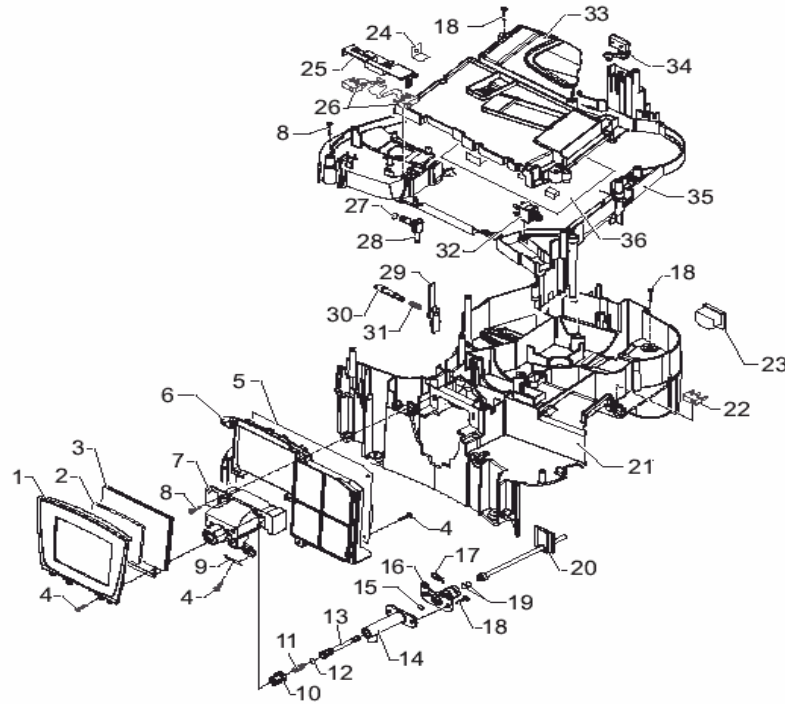

Post Primea Touch Plus

POS	SAECO No.	SUP030ADR PRIMEA TOUCH PLUS POST Esp E74113 Rev.00 Cod.10001874	NOTES	Special Order No.
Yellow = Not Available unless Special Ordered				
1	11007033	Display Fram, Silver V2,P124/A		
2	N/A	GRAPHITE DISPLAY FRAME V2 P124/A		11007032
3	12000001	DISPLAY TOUCH SCREEN		
4	N/A	DISPLAY SEAL V2 P124/A		11007034
4	U140.006	Screw, TCB 2,5x10 Din 7505 B		
5	11007028	Pcb,Cup, SW/V1B Assv		
6	11005499	Display, Support,V2 P124/A-B-D		
7	11005498	SBS Support,P124		
8	N/A	SCREW PT TB 3,5X30 WN1412 BN 1357°		
9	11000686	Led Board, 5V		U143.009
10	149198700	Support, Adjustment Knob, SBS		
11	126772518	Spring, Adjustment Dial, SBS		
12	140326661	O-ring, Metric 0040-20, EPDM		
13	140640200	Dispensing Shaft, SBS		
14	11000290	Coffee Dispensing Chute		
15	12000070	O-Ring, Silicone, 0060-15		
16	11002130	Fast Lock Connection		
17	9011144	Clip, Hairpin, Teflon Tube		
18	N/A	PANELVIT TCB 3,5X16 DIN 7505 B GAL		U140.014
19	140328059	O-Ring, Silicone, 2015		
20	11007459	Tube, Teflon,2x4,L=110, Assv		
21	11005693	Plate,Horizontal,Blk,V2,P124		
22	11004463	Microswitch, Door, Assv, P124		
23	N/A	CUP SOCKET EN 60320 C 13		12000280
24	N/A	DOUBLE TABS 6,3 D=4,3 <=90° 0010229202		12000071
25	11000564	Micro Switch, Actuator, P124		
26	11004459	Microswitch, Milk Container		
27	11000193	Seal, Milk Dispenser		
28	11002191	Connector 90°,Blk, Milk/Steam		
29	N/A	BLACK MILK/STEAM CONNECTOR PLATE P124		11000291
30	N/A	MILK/STEAM CONNE.PLATE TUBE WITH NT P124		11002186
31	N/A	MILK TUBE SPRING P124		11001694
32	11000592	Switch, SA1A 3292		
33	11004316	Cover, Elec Board, Blk,P124		
34	11002857	Microswitch,N/O, MOM-leaver		
35	11005451	Support, Board Elec.Plate,Blk		
36	11007046	PC PWR Board, SW/V1B Assv		