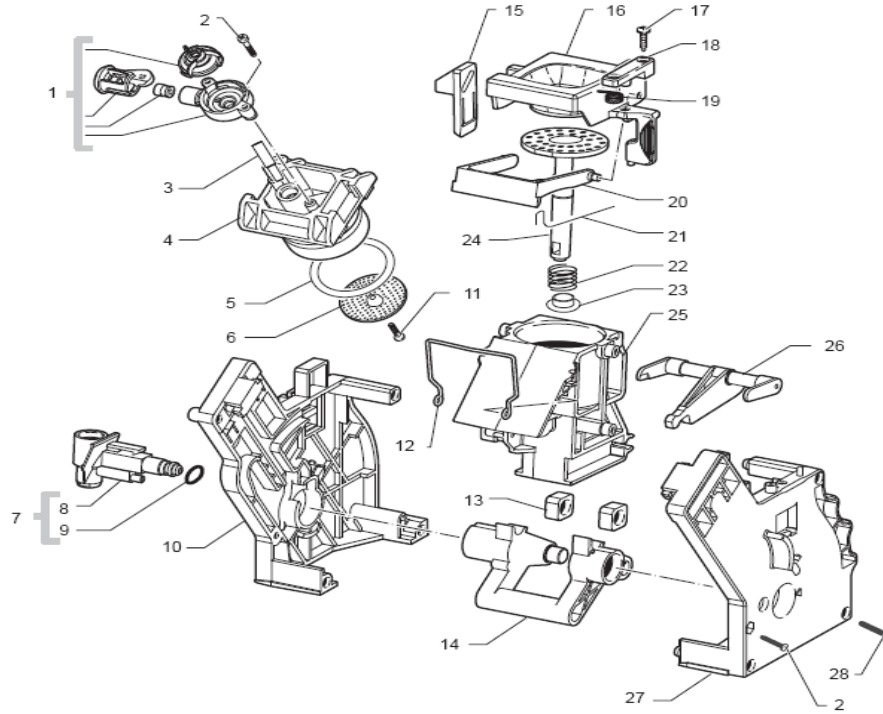

Post Primea Touch Plus

POS	SAECO No.	Post Primea Brew Group E90060 Re.00 Cod: 11005921	NOTES	Special Order No.
Yellow = Not Available unless Special Ordered				
1	11002154	SVS Valve, Primea Touch Plus		
2	N/A	VITE AUT.TCB 2.9X19 DIN 7981 C INOX		U109.027
3	11002617	Tube For Piston Brew Group		
4	11001840	Black Counter Piston Brew Grou		
5	NM01044	O-Ring, Silicone, 0320-40		
6	N/A	DOCCIA D=35.8 FORAT ELLITTICA 276 FORI		11006752
7	20000440	Spare Sleeve Unit Black		
8	N/A	MANICOTTO ENTRATA ACQUA GRUP.CAFF. NERO		9161.064.050
9	NM02007	O-Ring, Epdm, 2025		
10	N/A	PIASTRA POSTERIORE GRUPPO SMART NERA		9161.375.050
11	129532521	Screw, M2.9x9.5, Din 7982		
12	11001556	Bale, Brew Group, Smart		
13	N/A	BL OCCHETTO FORATO GRUPPO CAFFE' NERO		9161.094.050
14	N/A	ALBERO A GOMITO X GRUPPO NERO		9161.066.050
15	N/A	PIASTRINA AGGANCTO GRUP.CAF. SMART NERO		9161.373.050
16	N/A	TRAMOGGIA GRUPPO CAFFE' SMART1 NERO		149261350
17	N/A	VITE AUT.TCB 2.9X9.5 DIN 7981 C INOX		U109.028
18	N/A	PIASTRA FISS. TRAMOG. GRUP. CAF. SMART NERO		9161.374.050
19	N/A	MOLLA TRAMOGGIA GRUPPO CAFFE' SMART		9161.378
20	N/A	RASATORE X GRUPPO CAFFE' NERO		11004161
21	N/A	MOLLA X RASATORE GRUPPO		9161.046
22	N/A	MOLLA PISTONE GRUPPO CAFFE' M5000		9161.198
23	N/A	BOCCOLA PISTONE GRUP.CAFF. M5000 NEUTRO		9161.191
24	N/A	AS.PISTONE INTEGRALE GRUP.P124 8GR. NERO		11003077
25	N/A	AS.CONT.CAF.C/BOCC.SALD.GRUP.P124 8G. NER		11003075
26	N/A	BIELLA X GRUPPO P124 8GR. NERA		11003078
27	N/A	PIASTRA ANT. GRUPPO SMART S/F. NER. SER. NEW		11005920
28	N/A	VITE AUT.TCB 3.5X19 DIN 7981 C INOX		U109.026
	11005921	Brew Group, Blk, 8GM, V2