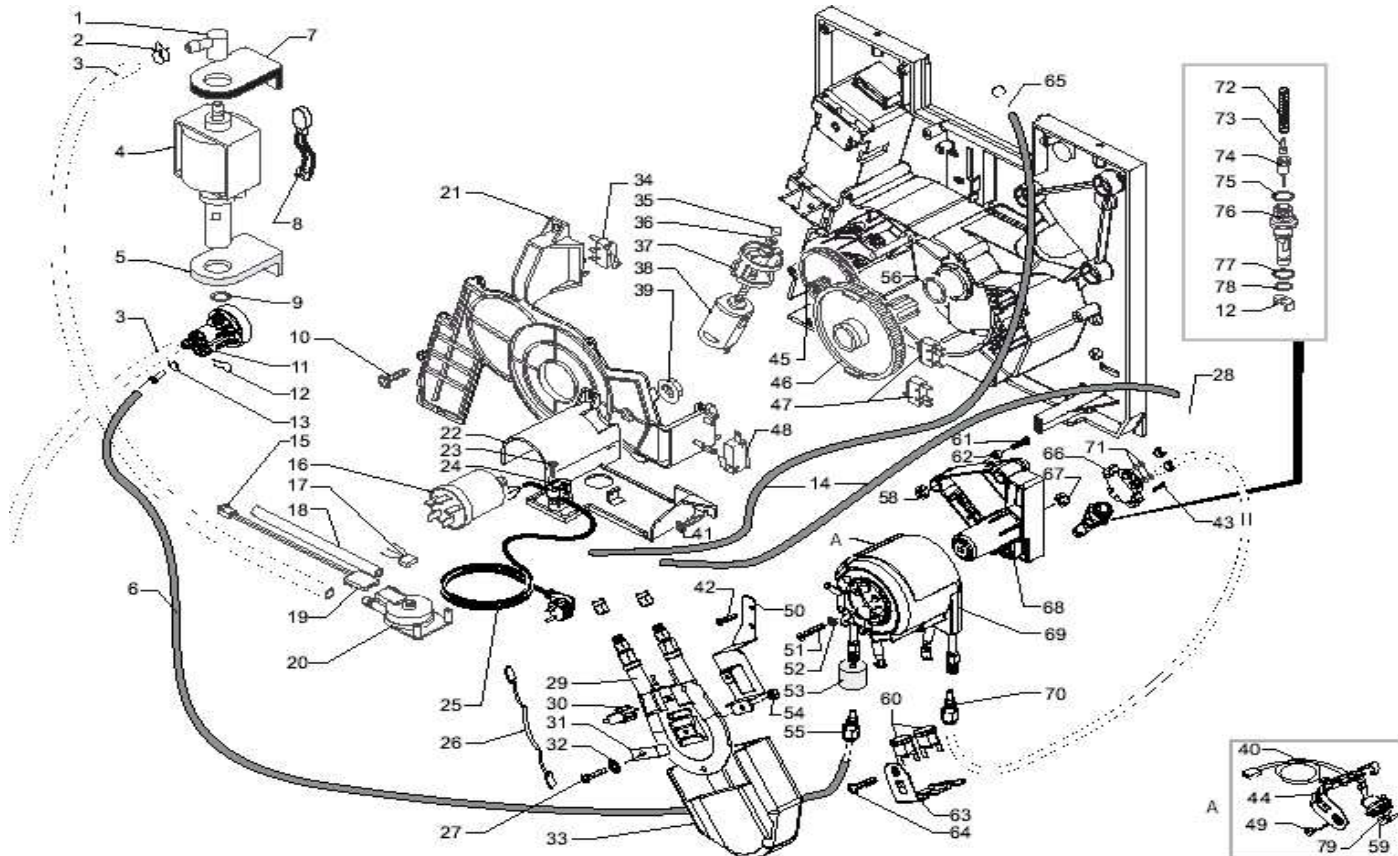

Pos.	Item#	Description	Comments
------	-------	-------------	----------

--	--	--	--

Pos.	Item#	Description	Comments
1	9991.084	Fitting, Rubber, 90 Deg, 5P/7P	
2	90001056	Spring Hose Calmp D=9,5Mm	
3	149360200	Tube Silicone, 5X8	
4	187720958	Pump Ulka Pgi 220V	230V
	907002600F	Pump Ulka Tank 120 V	120V
5	9991056	Rubber Mount,Ulka Pump	
6	149361200	Tube, Silicone,Blk, 7.5x9.3 RI	matassa in kg
7	9991056	Rubber Mount,Ulka Pump	
8	311.807	Special Order	230V
	289201000	Special Order	
9	140321961	Or 2031 In Epdm	
10	U143003	Screw, M3.5 x16	
11	229452100	Compensation/Sfty Valve Assy	
12	9011144	Clip, Hairpin, Teflon Tube	
13	NM02028	Or 2015 Epdm 75.5/Kw75F	epdm/fda
14	149361200	Tube, Silicone,Blk, 7.5x9.3 RI	matassa in kg
15	314815	Flowmeter Connector R Pro	
16	184651100	Filter V.Digital	230V
	184651500	Power Filter, Charisma/Vspress	120V
17		Special Order	vedi part. pos. 20
18	JS01022	Tube,Silicone,5x10,60 Shore RL	matassa in Kg.
19	9161018	Fork, Flowmeter Assy, Vspresso	
20	286473300	Flowmeter Casing, w/sensor,kit	con part. pos. 17
21	9161.331.920	Special Order	
22	149194800	Special Order	
23	U143003	Screw, M3.5 x16	
24	148600600	Special Order	
25	183911550	Special Order	L=1500 mm
	183930850	Special Order	L=1500 mm
	183940950	Special Order	L=1500 mm
	183922450	Special Order	L=1500 mm
26	183440800	Thermofuse,V Deluxe 230V, 229C	
	183441062	Thermofuse V Digital 120, 229C	
27	129823802	Screw, M4X8, UNI 7687	znp
28	227874900	Connector Teflon 2x4 L=250mm	L=250 mm
29	288140458	Special Order	230V
	288140455	Special Order	120V
30	189428300	Thermostat 175 V. Digital	175°
31	127535319	Special Order	
32	128310404	Washer, UNI 8842, A4, Burnishe	brunita
33	147755900	Insl. RS Ht. Exch. CafeCha/	
34	NE05038	Switch, Brew/Dump, Magic	
35	9121.046	Special Order	
36	148380200	Washer, Vspresso, D=5	
37	9121.044	Special Order	
38	286892558	Special Order	230V
	186851058	Motor,Brew Drive,33V	120V
39	U302007	Nut M8 Power Filter	