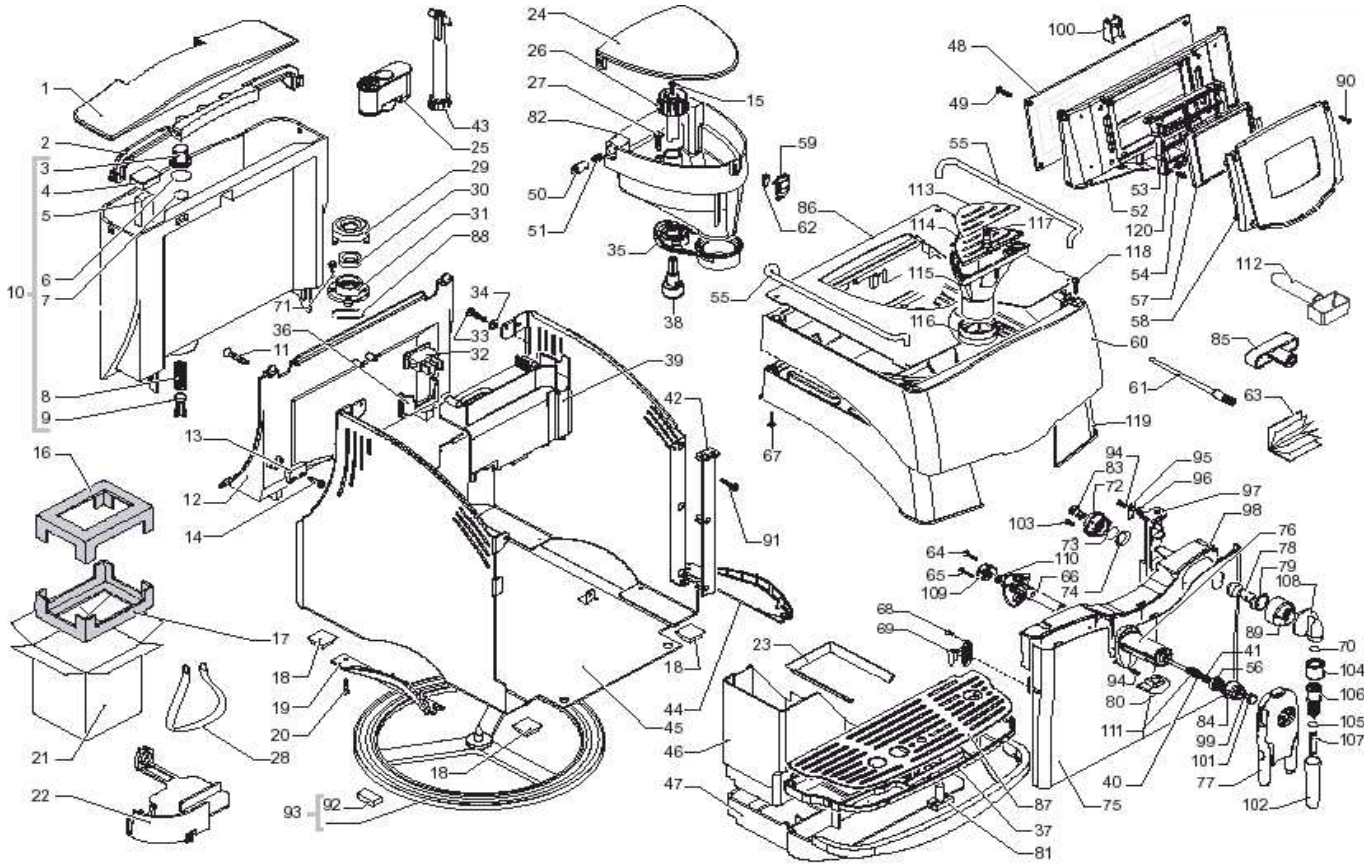

Pos.	Item#	Description	Comments
91	129740202	Special Order	znp
92	147623650	Special Order	
93	220380259	Swivel Base, Charisma/Vspresso	
94	129562603	Special Order	nik
95	186401000	Special Order	
96	128310304	Washer, UNI 8842, A3, Burnishe	brunita
97	229183550	Special Order	230V
	229183552	Special Order	120V
98	229183150	Special Order	230V
	229183152	Special Order	120V
99	129512503	Screw, M2.9X9.5, Nickle	nik
100	149202300	Special Order	
101	229200250	Cap, Adjustment Knob, Black	
102	122842121	Cover, Panarello, SS	
103	129571521	Special Order	inox
104	147757050	Protection, Steam Tube	
105	140320762	O-Ring 108 Silicone	
106	142271450	Upper Tube, Panarello	
107	142271350	Input Tube, Internal, Panarell	
108	228660304	Connector, Steam Tube	
109	149213450	Cap, Coffee Dispensing Tube	
110	145853260	Seal, Coffee Dispenser	
111	140640200	Dispensing Shaft, SBS	
112	146680850	Scoop, Preground, Charisma	
113	127535787	Coverplate, Preground Lid	
114	142816600	Lid, Preground, Sirius	
115	149261500	Hopper, Preground Doser	
116	145854360	Seal, Preground Container, Upp	
117	122101100	Magnet, Lid/Plate, Preground	
118	U143.018	Special Order	brunita
119	222813350	Cover, W/Opening, Black	
120	149202400	Support, Display, Sirius	

Pos.	Item#	Description	Comments