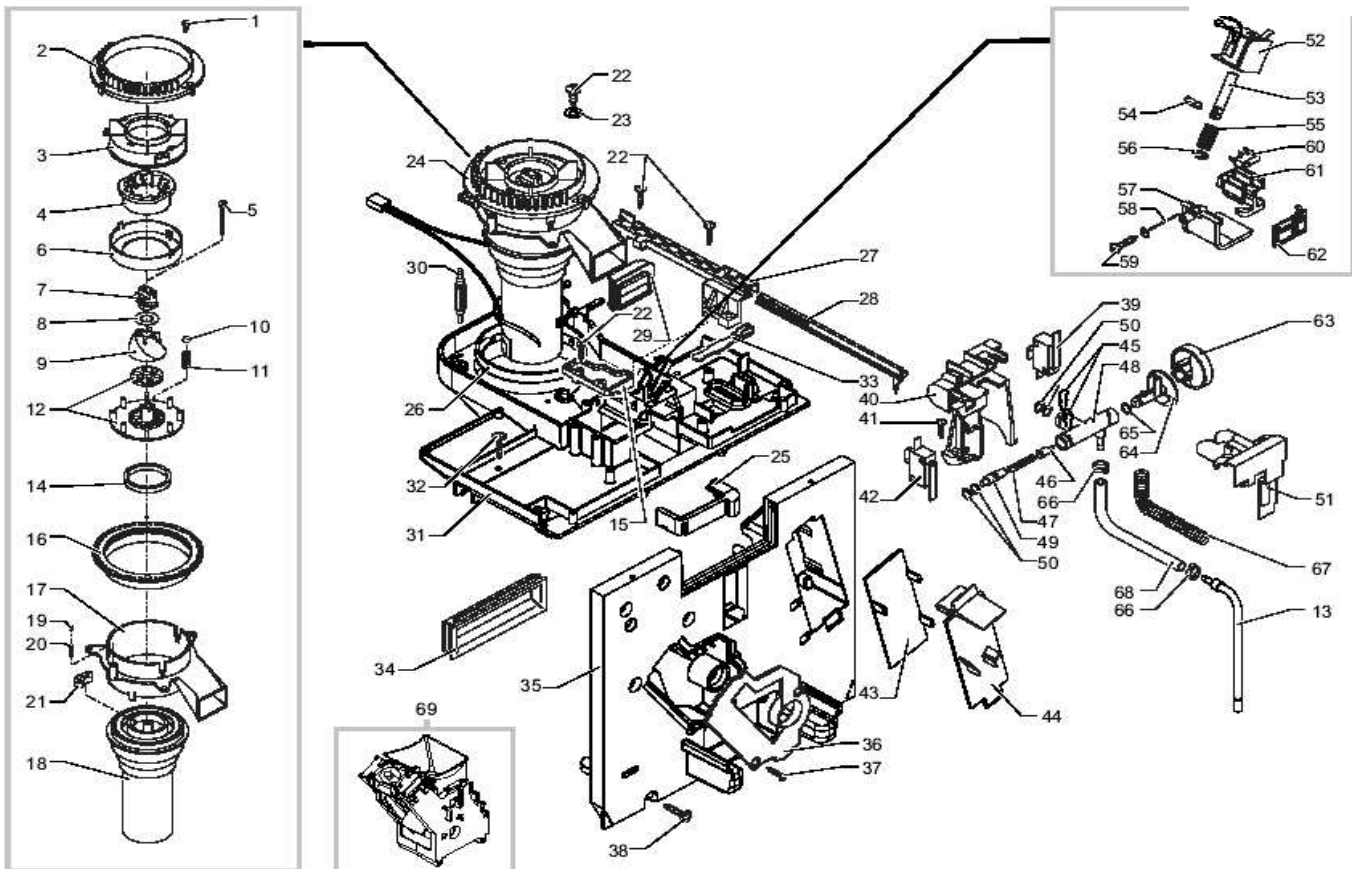

Pos.	Item#	Description	Comments
1	129511803	Screw, M2.9X6.4, Nickle	NICK
2	148650250	Grinder Adj Ring***Veneto Comb	
3	149186150	Upper Grinder Support Magic	
4		See pos. 9	
5	129931002	Special Order	ZNG
6	142844550	Cover, Upper Grind, Magic	
7	9141030	Screw, Grinder Feed, Magic	
8	U201002	Washer, Plain, 10X16, Din988	ZNP
9	226473500	Kit, Grinder Ring Upper & Lowe	
10	NM06002	Ball Bearing, SS Grinder	
11	9141032	Spring Pickup Grinder Magic	
12	9141044	Support Lower Grinder Magic	
13	90001070	Steam Tube, Assembled, Chromed	
14	9141034	O-Ring Felt Grinder Magic	
15	145895400	Special Order	
16	9141017	Outer Ring Grinder	
17	149194200	Special Order	
18	286851155	Grinder Motor Only 120V Vienna	120V
19	NM06003	Grinder Ring Ball	
20	9141031	Spring Sphere Grinder Magic	
21	9141043	Rubber Grinder Support Magic	
22	129660102	Special Order	ZNP
23	U207004	Washer, Plain, 4.3X16, 7P	ZNP
24	90001071	General Motor Ass.	120V
25	90001072	Seal, Bean Hopper, Italia	
26	9141.052.150	Special Order	
27	147572150	Doser Slide Guide	
28	148740550	Doser Slide Adjuster	
29	145851862	Special Order	
30	90001073	Antivibration For Coffeegrinde	
31	90001074	Grinder Support Plate Smart	
32	U143003	Screw, M3.5 x16	ZNP
33	9161122150	Lever V.Digital	
34	145895350	Special Order	
35	9161.392.050	Special Order	
36	90001075	Cover, Boiler, Black	
37	U111006	Screw, M3.5x9.5	Stainless steel
38	U109005	Screw, M3.5X16, Profimat	ZNP
39	90001076	Microswitch Saia	
40	149194500	Support	
41	129660902	Special Order	ZNP
42	90001076	Microswitch Saia	
43	9161.345.050	Special Order	
44	9161.332.050	Special Order	
45	9011144	Clip, Hairpin, Teflon Tube	
46	9019A04	Needle Valve Stmr/Mag Dlx	
47	126765317	Spring, Needle Valve, Vienna	
48	90001077	Faucet Body	

Pos.	Item#	Description	Comments
49	90001078	Cap For Body Tap Nespresso	
50	NM02028	Or 2015 Epdm 75.5/Kw75F	EPDM FDA
51	90001079	Protection Faucet Body Water/S	
52	9129A0700F	Solenoid,Doser,Magic	120 V
53	9161041	Plunger, Solenoid, Vspresso	
54	9161076150	Hinge Pin,Doser,Grey, Vspresso	
55	9161044	Spring Doser, Profimat & Magic	
56	U701003	Clip 'C' Retainer Vspresso	
57	9161074150	Doser Door Vienna & Magic	
58	9161048	Hinge Spring, Doser Door,Vspre	
59	129660202	Screw, M3x12, Bean Hopper	ZNP
60	90001080	Microswitch Saia Xcc5-81	
61	9161072150	Support, Switch,Doser,Profimat	
62	9161073150	Balance Control,Coffee Throw,P	
63	90001081	Steam Knob Silver Italia	
64	90001082	Faucet Rod, Italia/Vspresso	
65	140321461	O-Ring 2018 Epdm****	EPDM
66	90001083	Oetiker Clip	
67	90001084	Spring DI=7.5 Fabric Finish Tb	
68	90001085	Tube,Silicone,Braided, 3x7 L=1	L=156 mm
69	90001086	Brew Unit Italia	
		[See table nr. 9160.074.150 exp. code E90029]