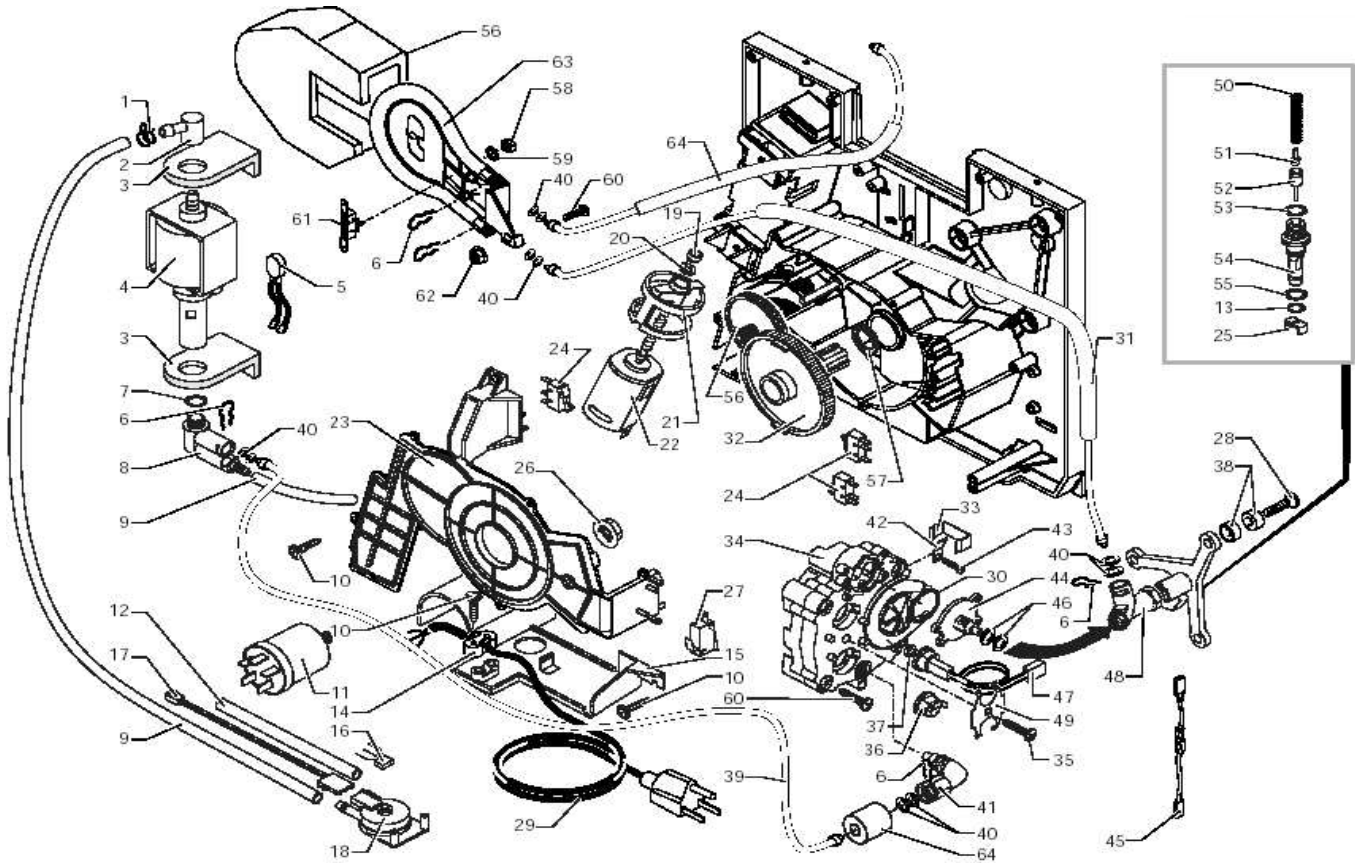

Pos.	Item#	Description	Comments
1	90001056	Spring Hose Calmp D=9,5Mm	
2	147920150	Fitting 90 Deg	
3	9991056	Rubber Mount,Ulka Pump	
4	907002600F	Pump Ulka Tank 120 V	120 V
5	90001057	Thermal Protector 120C	120 V
6	9011144	Clip, Hairpin, Teflon Tube	
7	140321961	Or 2031 In Epdm	EPDM
8	90001058	Assy Safety Valve To 900	
9	149360200	Tube Silicone, 5X8	in roll
10	U143003	Screw, M3.5 x16	ZNP
11	184651500	Power Filter, Charisma/Vspress	120 V
12	JS01022	Tube,Silicone,5x10,60 Shore RL	in roll
13	NM01057	O-Ring 0050-20 Use Nm01.066	Silicone
14	148600600	Special Order	
15	149194800	Special Order	
16	NL02001	Flowmeter Sensor 7/5P, Magic	
17	314815	Flowmeter Connector R Pro	
18	91600340	Flowmeter Casing Only	
19	121710720	Special Order	
20	148380200	Washer, Vspresso, D=5	
21	147753250	Special Order	
22	186851058	Motor,Brew Drive,33V	
23	9161.331.920	Special Order	
24	NE05038	Switch, Brew/Dump, Magic	
25	9011099	Lever, Boiler, Magic Deluxe	
26	U302007	Nut M8 Power Filter	
27	90001059	Microswitch Saia X3M502K2Kam92	
28	U044017	Screw, M5x20, UNI 7687	ZNP
29	183921650	Special Order	L=1500 mm
30	NM01002	O-Ring 2012 Silicone	Silicone
31	90001060	Connector Ass. Tef. 2X4, 180mm	L=180 mm
32	9121069	Gear 108, Brew Drive Motor, Ma	
33	9011054	Clip For Thermal Fuse	
34	9019A1900F	Heat Ex Royal 120V**NOTES	120V
35	U043019	Screw, M6x30, Zinc Plated	ZNP
36	NE09006	Thermostat 170 Deg. Magic Comf	
37	9011089	Spacer	
38	9161206	Screw, Spacers, For Boile	
39	227874400	Connector As. Teflon 2x4 120mm	L=120 mm
40	NM02028	Or 2015 Epdm 75.5/Kw75F	EPDM FDA
41	90001062	Connector 1/8 At90O Brass/Nic	
42	NE15.026	Special Order	
43	U046003	Bolt, M4 X 12 Thermal Block, Ma	ZNP
44	90001063	Brass/Nik.Supp.Boiler W/O Valv	
45	90001064	Cable 2 Str.Sil.B. + Therm/Fus	
46	140321462	O-Ring 2018 Silicone***Aka Nm0	Silicone
47	90001065	Sensor Ass.	120V
48	90001066	Casing Support Brass Nickel	

Pos.	Item#	Description	Comments
49	9011034	Thermostat Clip Royal Pro	
50	9011132	Spring Boiler Disp Magic Dlx	
51	90001067	Brass Pin For Boiler Piston Mg	
52	227660100	Needle Valve	Nichelato
53	NM01008	O-Ring, Orm 0080-20 Silicone	
54	147471700	Valve Housing, SS Boiler	L = 275 mm
55	NM01035	O-Ring 0090-20, Use Nm01.064	
56	146000759	Special Order	Nichelato
57	91611320	Washer, BrewDrive Motor, Mylar	
58	U302003	Nut,M4, Profimat	
59	U208001	Washer, Lock Washer,4.4X8.2,	Zincata
60	U043029	Screw, M6X40, UNI 7687	
61	189428300	Thermostat 175 V. Digital	
62	123270102	Nut M6 With Flange	
63	288150654	Heat Exchanger Rs, Vienna	Ricambi
64	90001069	Protection Folk Spring Tb D=4	L=330 mm