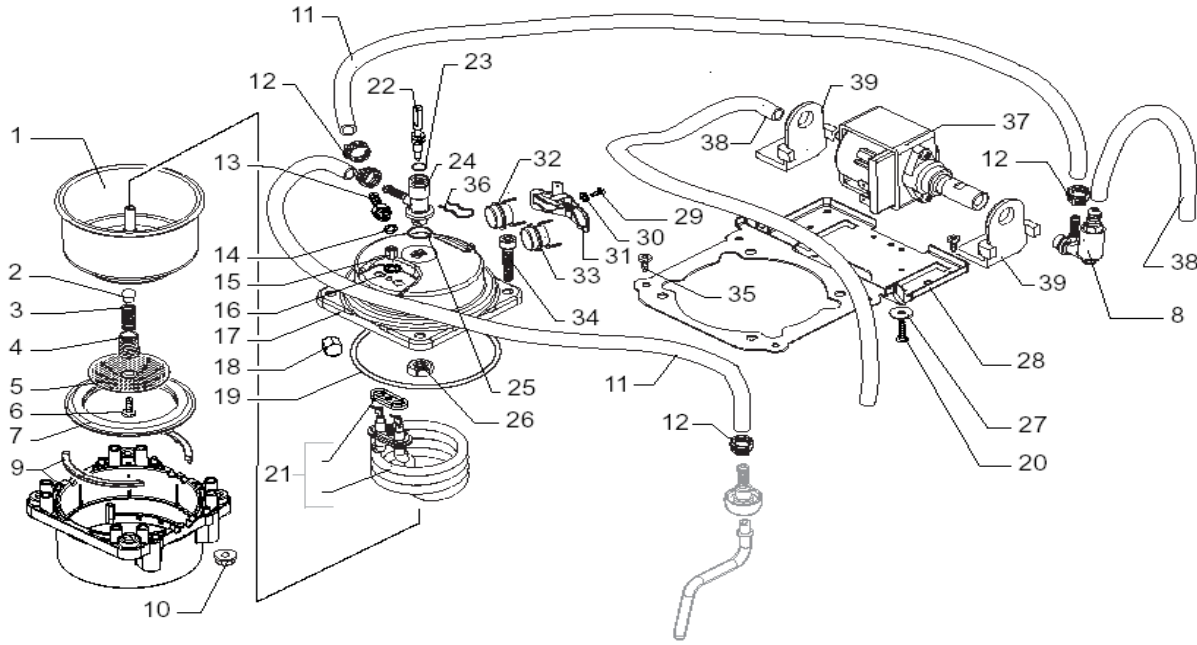

Nina

POS	SAECO No.	SIN026X Nina E71072 Rev.02 Code: 10002575	NOTES	Special Order No.
Yellow = Not Available unless Special Ordered				
1	11004588	Lower Boiler, Inner		
2	EF0012	Ball Valve		
3	EF0013	Spring		
4	11000996	Screw, Boiler Valve		
5	11001471	Screen, Boiler		
6	DI7987-5X8I	Screw, M5x8 DIN 965 Inox		
7	11004543	Gasket, Boiler		
8	#N/A	SAFETY VALVE 16-18 BAR P0049 ASSY.		11004689
9	11007136	Lower Boiler, Outer Holder		
10	123270102	Nut, M6, W/Flange		
11	16000190	Tube, Silicone, 5 X 8, 9		
12	#N/A	OETIKER CLAMP D=9,5 16700004		12000892
13	11000998	Raccordo Boiler		
14	NM01028	O-Ring, Silicone, 106		
15	#N/A	BRASS NUT FOR STAINL. STEEL NEWGEN BOILER		11001465
16	#N/A	GALV. WASHER UNI 8842 A4		128310402
17	11001462	Upper Boiler		
18	#N/A	BRASS NOZZLE SS. BOILER NEWGEN		11001000
19	12000087	O-Ring, Silicone, 0850-30		
20	#N/A	SCREW AUT. TCB 3,5X13 DIN 7981 C		U109.013
21	11004509	Heat Element, Sirena		
22	#N/A	BRASS FAUCET SHAFT SS. BOILER NEWGEN		11001003
23	#N/A	OR 2018 IN VITON 70SH		WGADM0041/031
24	#N/A	BRASS FAUCET SS BOILER NEWGEN		11000995
25	140323062	O-Ring, Silicone, 2043		
26	123390109	Nut, 1/8 GAS H=6 CH=14 Nickelp		
27	U207004	Washer, Plain, 4.3X16, 7P		
28	#N/A	STEEL BOILER SUPPORT P236		11005070
29	#N/A	TCB SCREW M3X4 UNI 7687 ZNP		129821402
30	128310304	Washer, A3, Uni 8842, Burnish		
31	11000994	Spring, Thermostat Boiler		
32	12000160	Thermostat 95° US-622AXTDNO		
33	#N/A	THERMOSTAT 127° US-622AXTDNO		12000161
34	U023.022	Screw, M 6x30 UNI 5931 8.8 ZNP		
35	#N/A	SCREW TORX 4X10 UNI 9786 GALVANIZED		129912104
36	9011144	Clip, Hairpin, Teflon Tube		
37	187721455	Pump, Ulka, 120V, 60HZ		
37	12000130	Pump, Ulka, 100V, 60Hz, EP5/S GW		
38	#N/A	SILICONE TUBE 5X10 60 SHORE		JS01.022
39	#N/A	BLACK PUMP SUPPORT TYPE ULKA		149205850