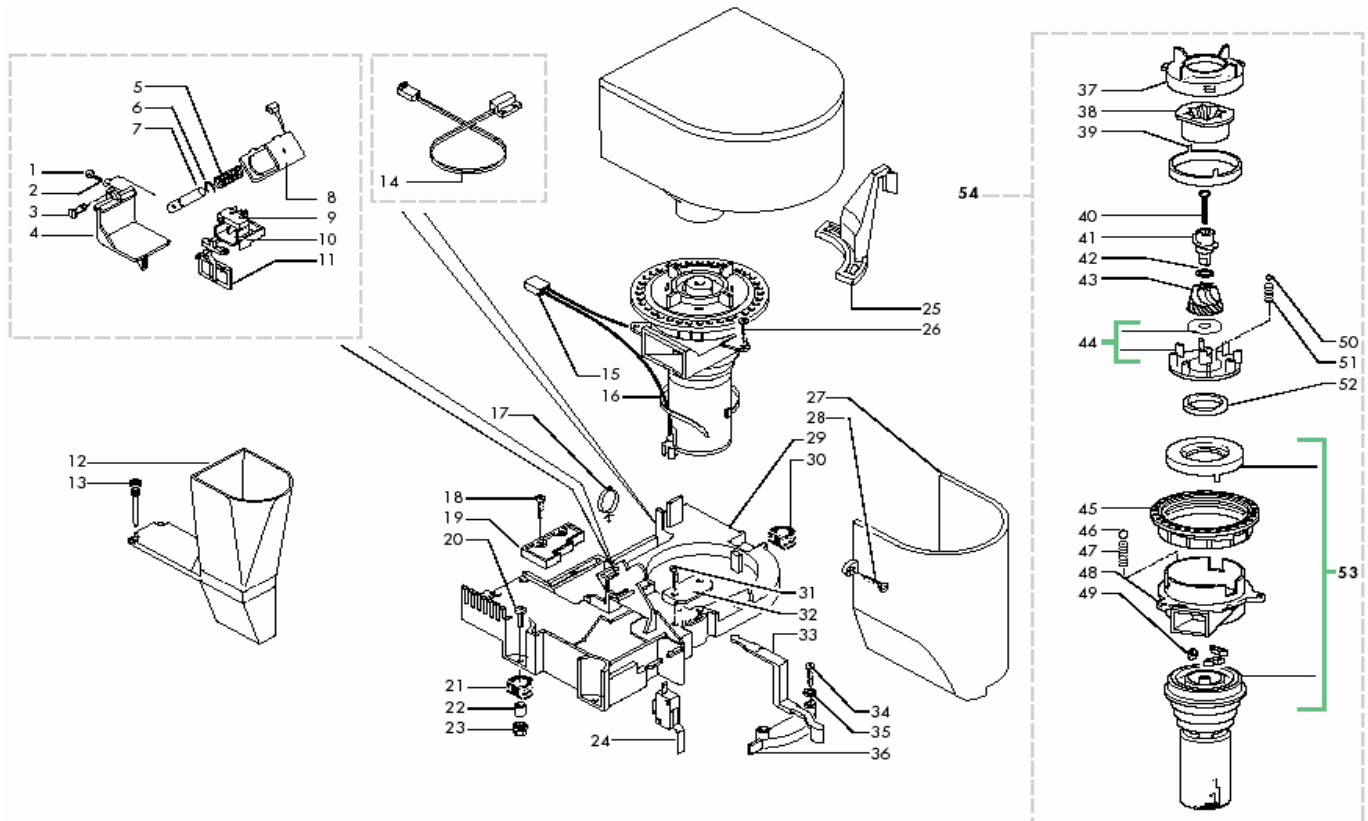

Pos.	Item#	Description
1	U140004	Screw, 3.0 x 12
2	9161048	Hinge Spring, Doser
3	9161076150	Hinge Pin, Doser
4	9161074150	Door, Doser
5	9161044	Spring, Doser
6	U701003	Retaining Clip
7	9161041	Plunger, Solenoid
8	9129A0700F	Solenoid, Doser
9	NE05017	Microswitch, Doser
10	9161072150	Support, Switch, Doser
11	9161073150	Balance Control, Coffee Throw
12	9161223150	Funnel, Preground Chute
13	9161082	Peg, Rubber
14	301804	Cable Assembly
15	N/A	N/A
16	N/A	N/A
17	N/A	N/A
18	U140004	Screw, 3.0 x 12
19	N/A	N/A
20	U043004	Screw, 4.0 x 16
21	9991005	Motor Mount, Grinder
22	9141003	Spacer, Motor Mount
23	U310002	Nut, M4
24	NE05037	Microswitch, Door
25	9161080760	Lever, Grinder Adjust, Blue
26	U140004	Screw, 3.0 x 12
27	N/A	N/A
28	U109003	Screw, 3.5 x 9.5
29	9161029150	Support, Grinder
30	9991005	Motor Mount, Grinder
31	U140004	Screw, 3.0 x 12
32	N/A	N/A
33	313003760	Lever, Doser Adjust
34	U109015	Screw, 2.9 x 9.5 Din 7981
35	U201003	Lock Washer, 3.2 x 9
36	N/A	N/A

Pos.	Item#	Description
37	149186150	Upper Grinder Support
38	9141039	Grind Ring, Upper
39	142844550	Upper Grind Cover
40	N/A	N/A
41	N/A	N/A
42	U201002	Washer, 10 x 16 Din 988
43	9141040	Grind Ring, Lower
44	9141044	Support, Lower
45	9141017	Outer Ring
46	NM06002	Ball Bearing
47	N/A	N/A
48	9141016	Support, Grinder Motor
49	9141043	Rubber Grinder Support
50	NM06002	Ball Bearing
51	126765517	Spring
52	9141034	O-Ring, Felt, Grinder
53	0301R1000F	Grinder Motor Only
54	914000500F	Grinder Assembly