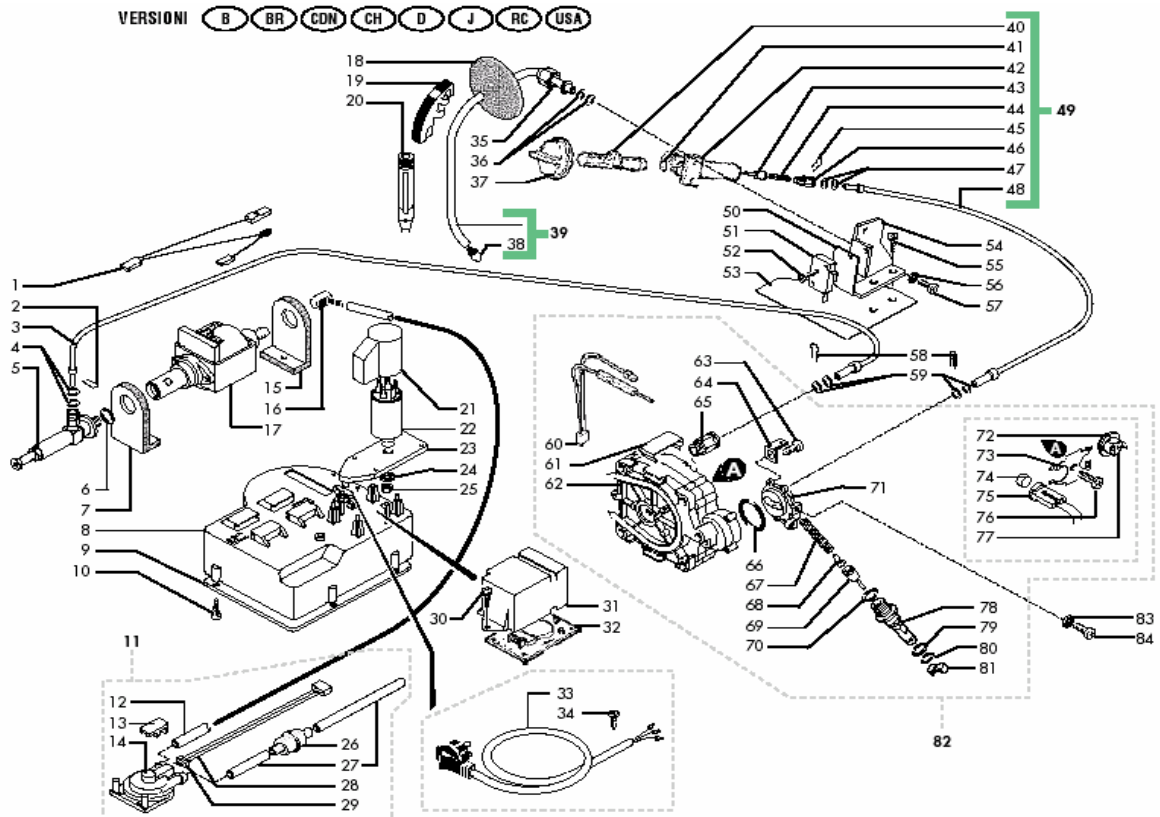

Pos.	Item#	Description
73	9011034	Thermostat Clip
74	9011089	Spacer
75	9019A09	Temperature Sensor Assembly
76	U043019	Screw, M6 x 30
77	NE09021	Thermostat, 150 Degree
78	9011100	Valve Housing
79	NM01064	O-Ring, 0090-20 Silicone
80	NM01066	O-Ring, 0050-20 Silicone
81	9011099	Boiler Lever
82	901003900F	Heat Exchanger, 120v
83	U208003	Lock Washer, 5.3 x 10
84	U043021	Screw, M5.0 x 8

Pos.	Item#	Description