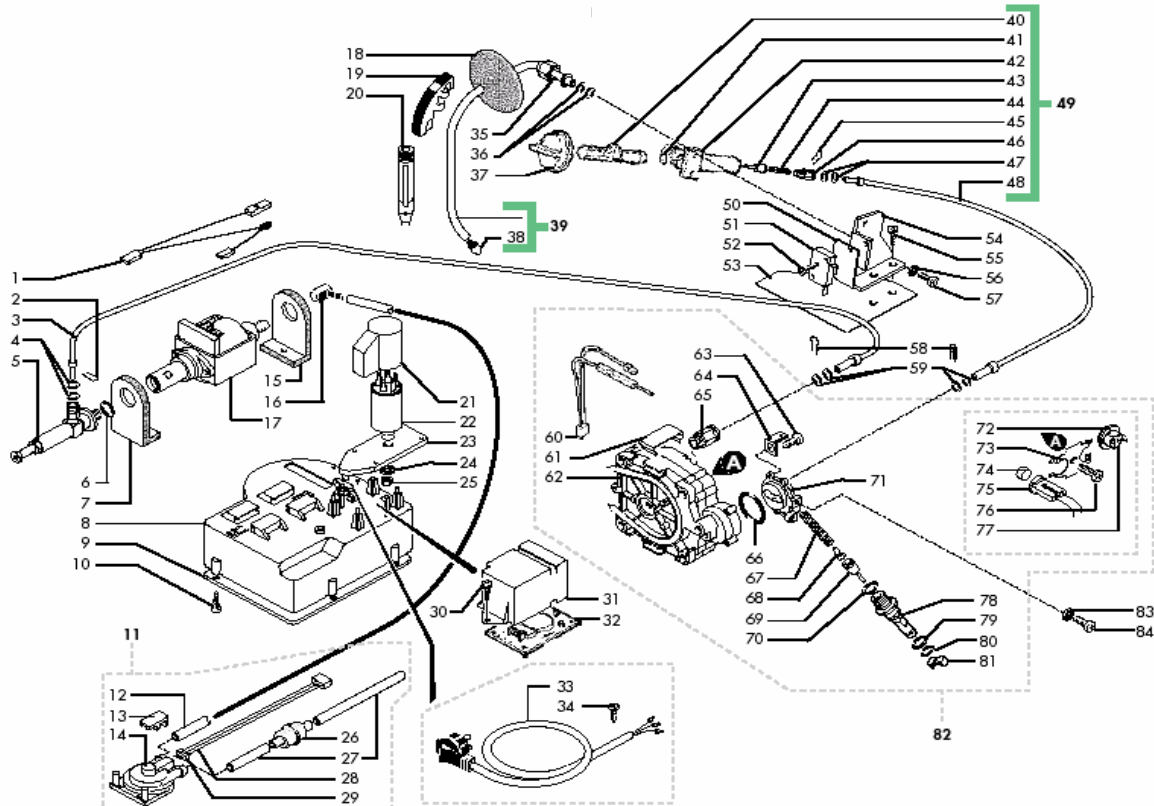

Pos.	Item#	Description
1	1103811	Thermal Breaker, Ulka Pump
2	9011144	Hairpin Clip
3	9979A38	Tube Assembly, Teflon, 4 x 2 L=150
4	NM02028	O-Ring, 2015 Epdm
5	9079A27	Pressure Relief Assembly
6	NM02020	O-Ring, 2031 Epdm
7	9991056	Rubber Mount, Ulka Pump
8	301056150	Pump Tray
9	301055150	Pump Base
10	U143003	Screw, 3.5 x 16
11	9160039	Flowmeter Assembly w/o Filter or Tubes
12	9972022	Tubing, 5 x 8 Silicone
13	N/A	N/A
14	91600340	Casing, Flowmeter
15	9991056	Rubber Mount, Ulka Pump
16	9991084	Fitting, Rubber, 90 Degree
17	907002600F	Ulka Pump
18	N/A	N/A
19	9161055050	Grip, Steam Arm, Black
20	9990002	Panarello, Black
21	N/A	N/A
22	NE13039	Capacitor, Filter
23	N/A	N/A
24	N/A	N/A
25	U302007	Nut, M8
26	NV99001	Filter, Inline
27	9972022	Tubing, 5 x 8 Silicone
28	314815	Flowmeter Cable
29	NL02001	Flowmeter Sensor
30	U140004	Screw, 3.0 x 12
31	N/A	N/A
32	030182800F	Power Line Filter
33	NE01064	Power Cord
34	N/A	N/A
35	9161031	Nut, Compression
36	NM02011	O-Ring, Orm 0060-20 Epdm