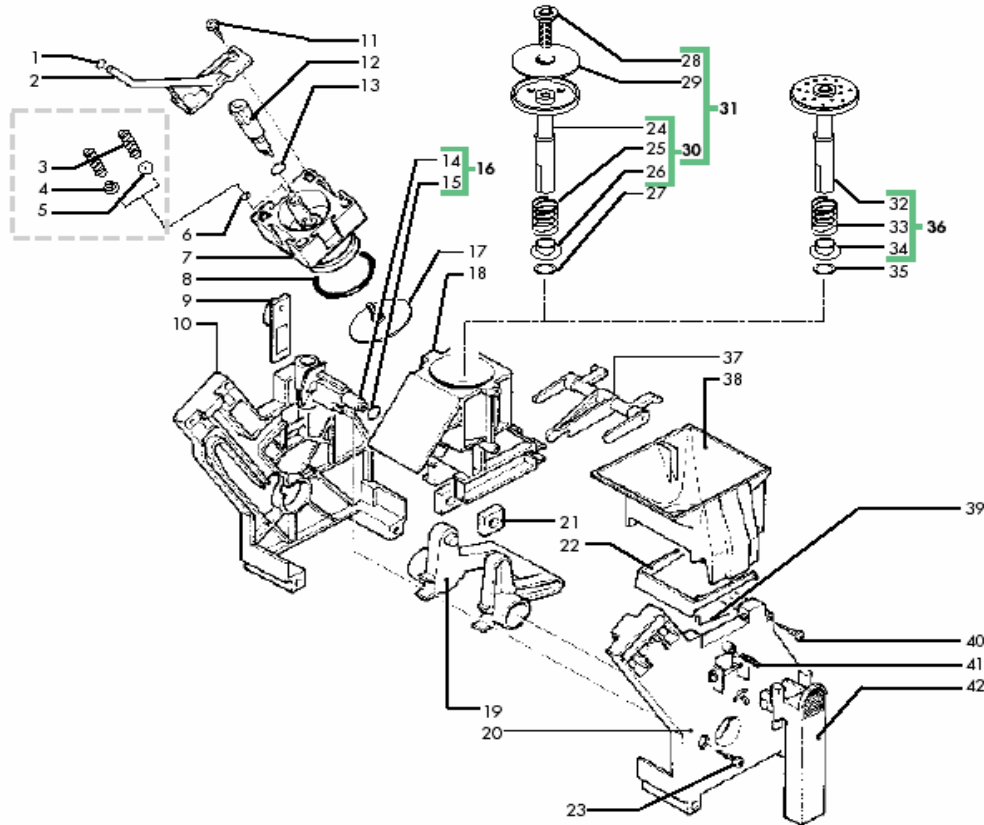

Pos.	Item#	Description
1	NM02017	O-Ring, ORM 0055-15
2	9161034150	Fitting, Brew Group Outlet
3	9161222	Spring
4	9071022	Plastic Outlet Valve
5	9991168	Ball Valve
6	NM02013	O-Ring, ORM 0080-15 Epdm
7	9161193150	Upper Piston, Tamp, Brew Group
8	NM01044	O-Ring, ORM 0320-40 Silicone
9	9161067150	Switch Tab
10	N/A	N/A
11	N/A	N/A
12	0701R05150	Thumbscrew, Brew Group
13	NM02006	O-Ring, R5 Epdm
14	9161064150	Coupling, Water Inlet, Brew Group
15	NM02007	O-Ring, 2025 Epdm
16	N/A	N/A
17	9161212	Filter Screen, Upper, 35.8
18	N/A	N/A
19	N/A	N/A
20	N/A	N/A
21	N/A	N/A
22	N/A	N/A
23	11932	Screw, 2.9 x 19
24	N/A	N/A
25	N/A	N/A
26	N/A	N/A
27	NM02018	O-Ring, ORM 0090-25 Epdm
28	U044012	Screw, TSPC M3.0 x 14 Uni 7688
29	9161167	Filter Screen, Lower, 35.8
30	9161210150	Piston Assembly, Metal Screen
31	N/A	N/A
32	N/A	N/A
33	N/A	N/A
34	N/A	N/A
35	NM02018	O-Ring, ORM 0090-25 Epdm
36	9161343150	Piston Assembly, Plastic Screen

Pos.	Item#	Description
37	9161065150	Brew Group Connecting Rod
38	N/A	N/A
39	N/A	N/A
40	N/A	N/A
41	9161045	Spring, Brew Group Chute
42	9161069150	Handle
43	9160041150	Brew Group Assembly