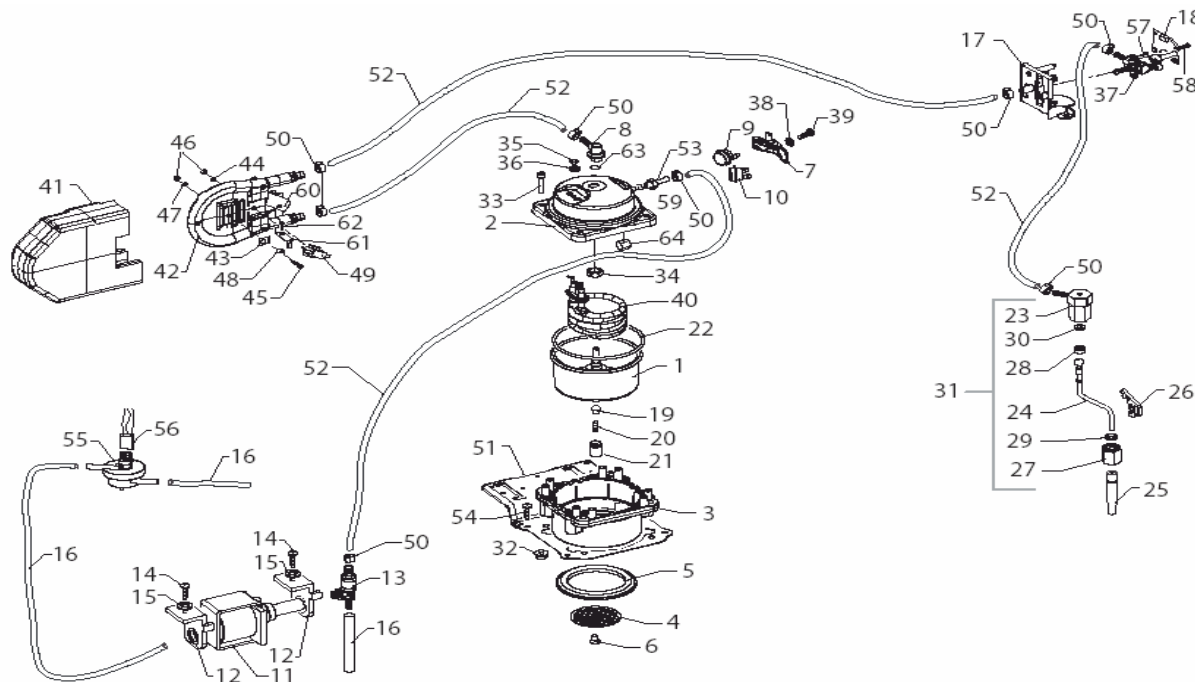

# Sirena

POS	SAECO No.	SIN025RX STARBUCKS SIRENA E71065 Rev. 00 Code: 10001524	NOTES	Special Order No.
<b>Yellow = Not Available unless Special Ordered</b>				
1	11004588	Lower Boiler, Inner		
2	11001462	Upper Boiler		
3	11007136	Lower Boiler, Outer Holder		
4	11001471	Screen, Boiler		
5	11004543	Gasket, Boiler		
6	D17987-5X8I	Screw, M5x8 DIN 965 Inox		
7	11000994	Spring, Thermostat Boiler		
8	11005754	Connector, Boiler Top		
9	12000160	Thermostat 95° US-622AXTDNO		
10	189428600	Thermostat, 175o, Sirius		
11	187721455	Pump, Ulka, 120V		
12	149181550	Support Bracket, Pump Typ ULKA		
13	11001007	Valve, Boiler		
14	N/A	VITE AUT. TCB 3,5X13 DIN 7981 C NIK		U109.013
15	U207004	Washer, Plain, 4.3X16, 7P		
16	JS01022	Tube, Silicone, 5x10, L=156		
17	11005017	Support Steam Valve, Sirena		
18	4332061000	Plate, Steam Valve		
19	EF0012	Ball Valve		
20	EF0013	Spring		
21	11000996	Screw, Boiler Valve		
22	12000087	O-ring M 0850-30 Silicone		
23	N/A	RACCORDO TUBO VAPORE P236 OTT/NIKELATO		11005755
24	N/A	AS.TUBO VAPORE C/SFERA P236 AC.INOX		11005562
25	227431321	Panarello Assembly		
26	149182250	PRESA NERA X TUBO VAPORE		
27	123450308	Nut, Self-lock, Steam Wand		
28	148620100	Bushing, Steam Wand, Large		
29	148620200	Bushing, Steam Wand, Small		
30	145840365	Gasket, Steam Nozzle		
31	11005778	AS.TUBO VAPORE P236		
32	123270102	Nut, M6, W/Flange		
33	U023.022	Screw, M 6x30 UNI 5931 8.8 ZNP		
34	123390109	Nut, 1/8 GAS H=6 CH=14 Nickelp		
35	N/A	DADO M4 CH6 H=7 X CALD.INOX NEWGEN OTT.		11001465
36	N/A	ROSETTA UNI 8842 A4 ZINCATA		128310402
37	11005746	Steam Valve Body, Sirena		
38	128310304	Washer, A3, Uni 8842, Burnish		
39	N/A	VITE TCB M3X4 UNI 7687 ZNP		129821402
40	11004509	Heating Element, Sirena		
41	147759900	Protection, Heat Exchanger, RS		
42	11004556	Steam Boiler, Sirena		
43	N/A	PIASTRINA FERMA TERMOFUSIBILE ACC/ZINC.		127535319