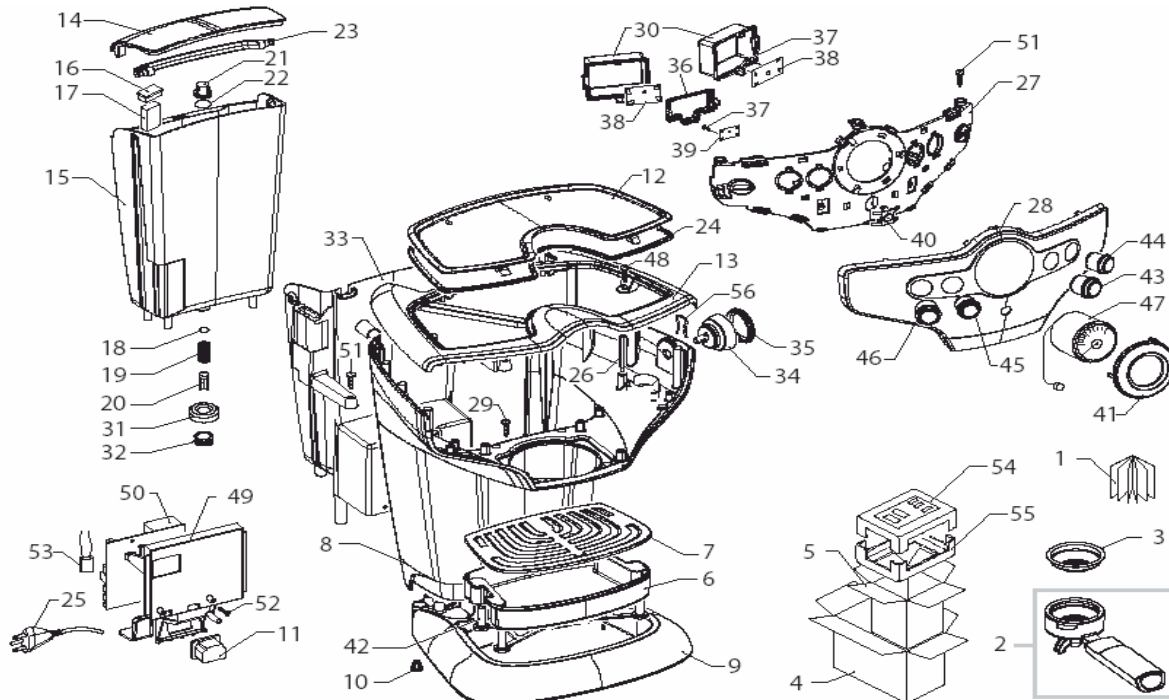

# Sirena

POS	SAECO No.	SIN025RX STARBUCKS SIRENA E71065 Rev. 00 Code: 10001524	NOTES	Special Order No.
<b>Yellow = Not Available unless Special Ordered</b>				
1	15000996	Manual, Sirena		
2	11005708	PORTAFILTRO P236 (soft)		
	N/A	VEDI COD. ESPLOSO E90059		
3	NF08002	Pod Basket for Portafiltra		
4	13000480	Box, Display Sirena		
5	N/A	SCATOLA ESTERNA X ICA P236 AVANA		13000481
6	11005058	Drip Tray, Sirena, Black		
7	11005053	Grill, Drip Tray Sirena		
8	11005296	Metal Housing, Sirena		
9	11005297	Base, Housing Sirena		
10	WGAFG0245	Feet, Sirena		
11	N/A	PRESA A VASCHETTA C/SMUSSI EN 60320 C 13		12000280
12	11005844	Cup plate, Sirena		
13	N/A	COPERTURA SUP. CARC. P236 ALL. VER(arg/dor)		11005298
14	11005440	Lid, Water Tank, Sirena		
15	11005584	Water Tank Sirena		
16	149214359	Magnet, Water Tank Lid		
17	8161112150	Floater, Water Tank, Magics		
18	90001005	O-Ring, Metric, Endm. 0060-30		
19	90001006	Spring, Water Tank Valve		
20	90001007	Piston, Water Tank Valve		
21	90001003	Filter, Water Tank		
22	90001004	O-Ring, Metric, Endm. 0019-10		
23	11005057	Handle, Water Tank Sirena		
24	11005223	Gasket, Cup Plate, Sirena		
25	11005633	Power Cord 120V 3 Prong/Ground		
26	N/A	DISTANZIALE X CARCASSA P236 ACCIAIO/ZINC		11005629
27	11005052	Base Plate		
28	11006756	Panel, Front, Sirena		
29	N/A	VITE TCB P2/TT 4X16 UNI 8112 ZNP		129730102
30	N/A	COPERTURA SCHEDE PULSANTE P236 NERO		11005071
31	142841150	Valve Cover, Super Idea		
32	145841350	Gasket, Water Tank, Super Idea		
33	11005048	Panel, Back, Blk P236		
34	11005721	Knob, Steam/Water Sirena		
35	11006755	Cover, Kob Steam/Water		
36	11005225	Cover, LED Screen		
37	N/A	VITE AUT.PT TCB 2.5X10 WN 1442 ZNP		U117.003
38	N/A	PARTICOLARE NON DISPONIBILE VEDI AS.SCHEDE ELETT.		
39	N/A	PARTICOLARE NON DISPONIBILE VEDI AS.SCHEDE ELETT.		