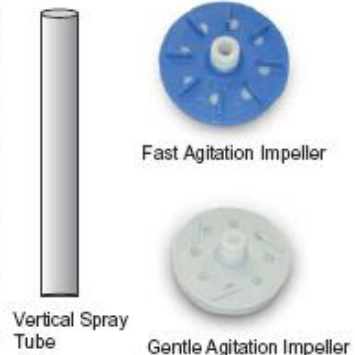

Deluxe and Economy Series - Multi-functional Dispensers

Dispense fruit punch, lemonades, iced tea, iced cappuccino, iced coffee, and fruit juice containing particulates.

Functions:

- ✓ Classic bubbler style, vertical spray dispenser with magnetic driven agitators.
- ✓ Dispenser can be set for fast or gentle agitation to accommodate your beverage.

20/2PD

Model #	Series	Replaces	# of Bowls	Bowl Size	Width	Ship Weight
20/1PD	Deluxe	HT20,10/1	1	5.4 gal.	7 1/8"	55 lbs.
20/1PE	Economy					
20/2PD	Deluxe	HT20,10/2	2	5.4 gal.	14 1/2"	80 lbs.
20/2PE	Economy					
20/3PD	Deluxe	HT20,10/3	3	5.4 gal.	21 1/4"	102 lbs.
20/3PE	Economy					
20/4PD	Deluxe	HT20,10/4	4	5.4 gal.	28 1/2"	130 lbs.
20/4PE	Economy					

Height: 26 1/2" Depth: 18 1/2"

Also available with 3.17 gal. bowl(s). Contact Cecilware for more details.

Explanation Key	Deluxe Models	Economy / Compact Models	
Access to Inside of the Dispenser	Easy access through all sides of dispenser.	Unibody construction- Access is only available through the front of the dispenser.	
Motors / Bowl	1 motor per bowl	1 motor per 2 bowls	
Mixing Device Switch	1 switch per bowl. Each bowl operates independently of each other.	1 switch turns on and off all bowls simultaneously.	
Vertical Spray Tube	Comes Standard	<u>Economy Model</u> Comes Standard	<u>Compact Model</u> Not Needed
Fast Agitation Impeller	Comes Standard	Comes Standard	Comes Standard
Slow Agitation Impeller			

8/4

Compact Series - Gentle Agitation

Dispense iced tea, iced cappuccino, iced coffee, fruit juice containing particulates, etc.

Function:

- ✓ For products that require very slow agitation, beverages are circulated via magnetic driven Agitation Impeller located at the bottom of the dispenser. Eliminates foaming of tea or other products.